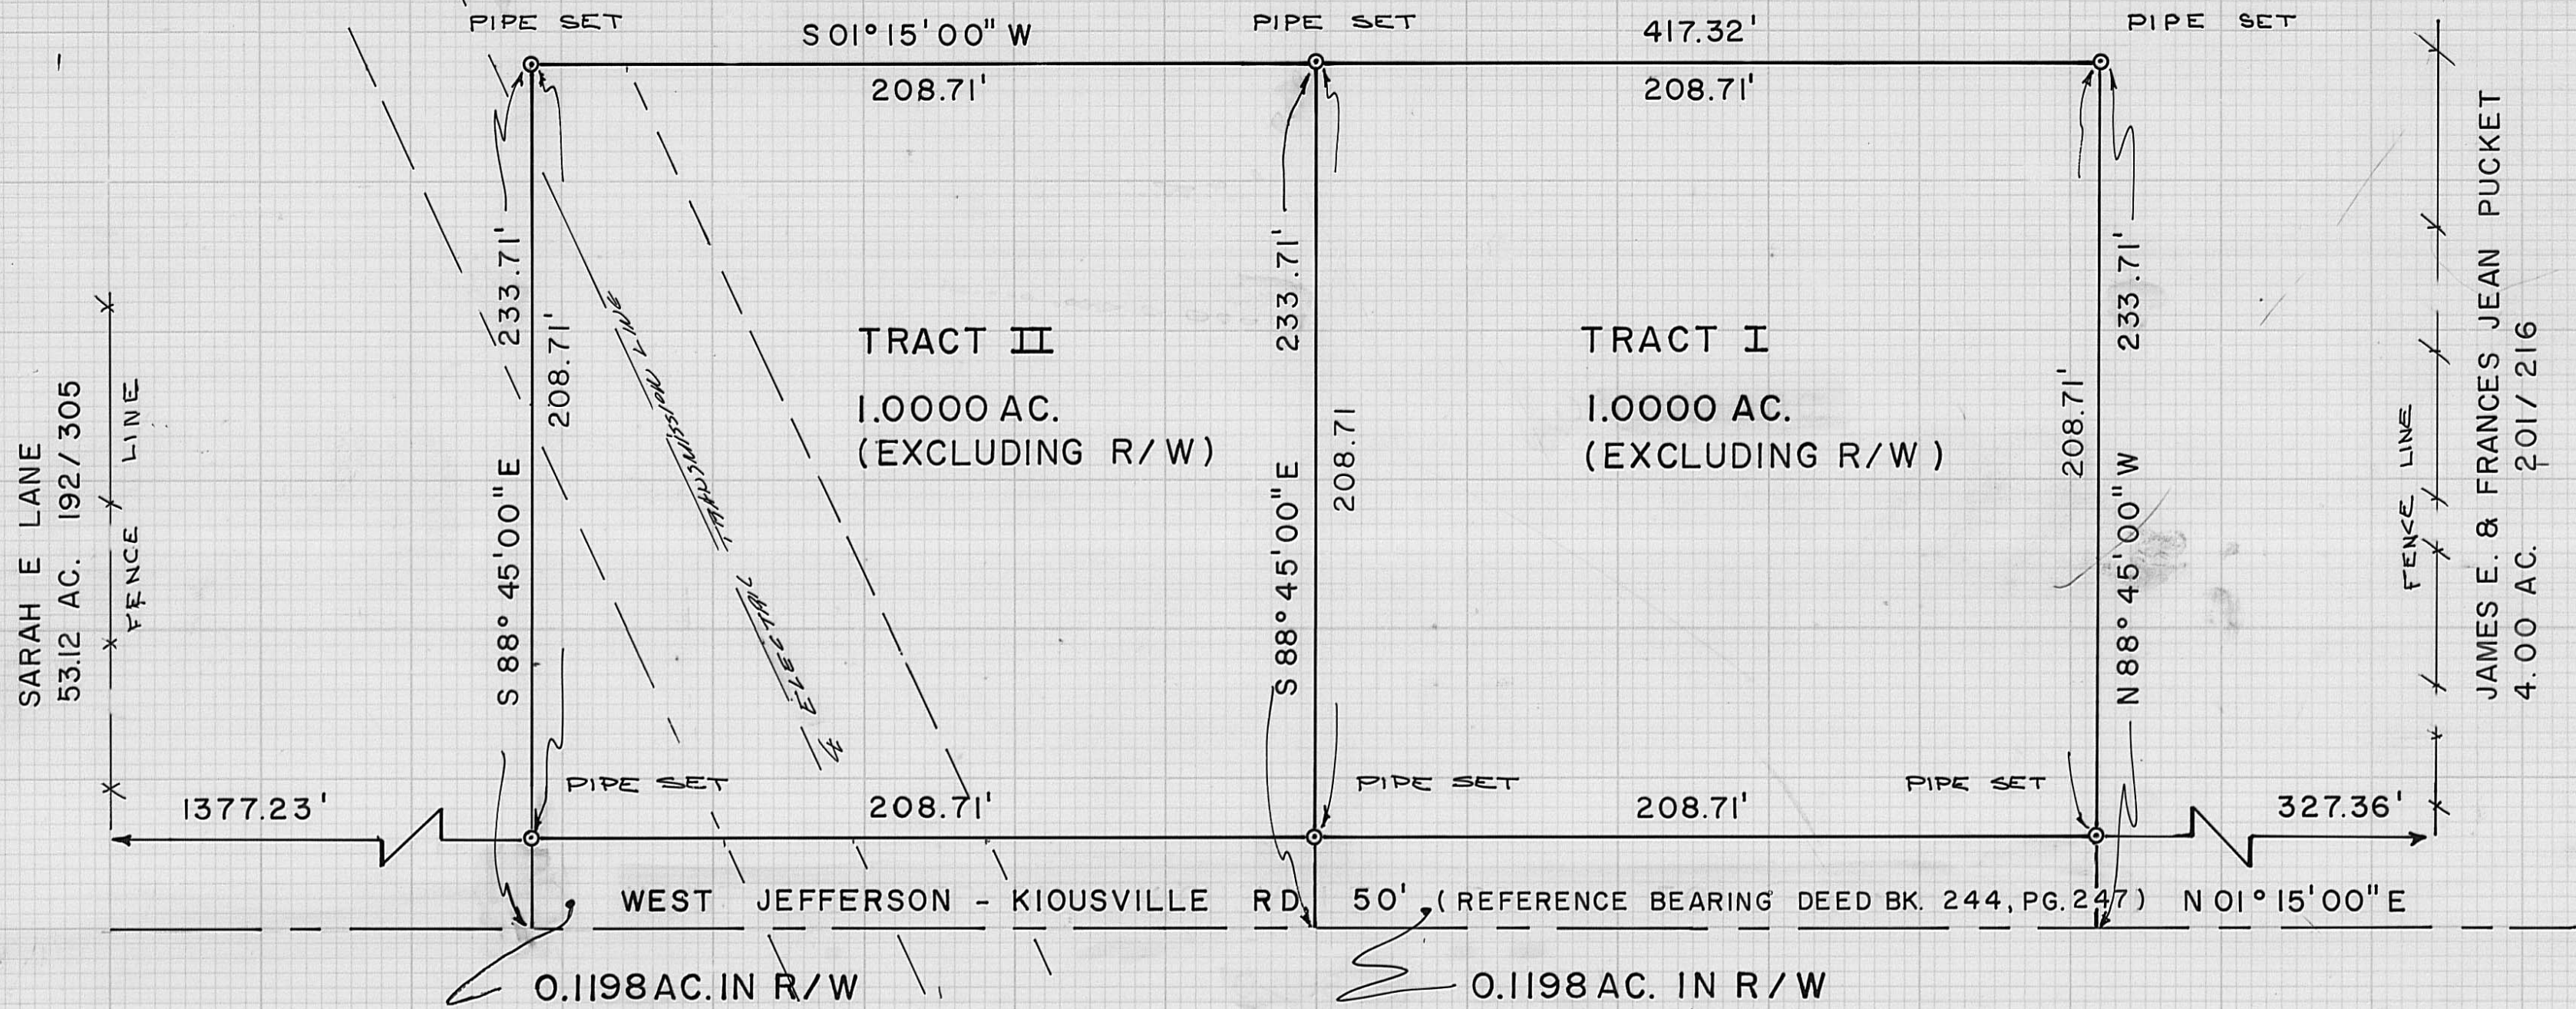

THELMA MAXINE WELLS
47.50 AC DEED BK.244/247

SCALE 1" = 40'

PLAT SHOWING A SURVEY OF TWO
1.1198 ACRE TRACTS OUT OF AN
ORIGINAL 47.50 ACRE TRACT, IN
THE NAME OF THELMA MAXINE
WELLS, DEED BK. 244, PG. 247.
FAIRFIELD TWP., MADISON COUNTY,
OHIO, V.M.S. 5433.

BABB ENGINEERING & SURVEYING
11 EAST FIRST ST. P.O. BOX 374
LONDON, OHIO 43140

JOB NO. SV-10481	DRAWN <i>gmg</i>	CK. <i>gmg</i>
<i>H. B. Babb</i>		22 Apr 1982
P.S. 5969		