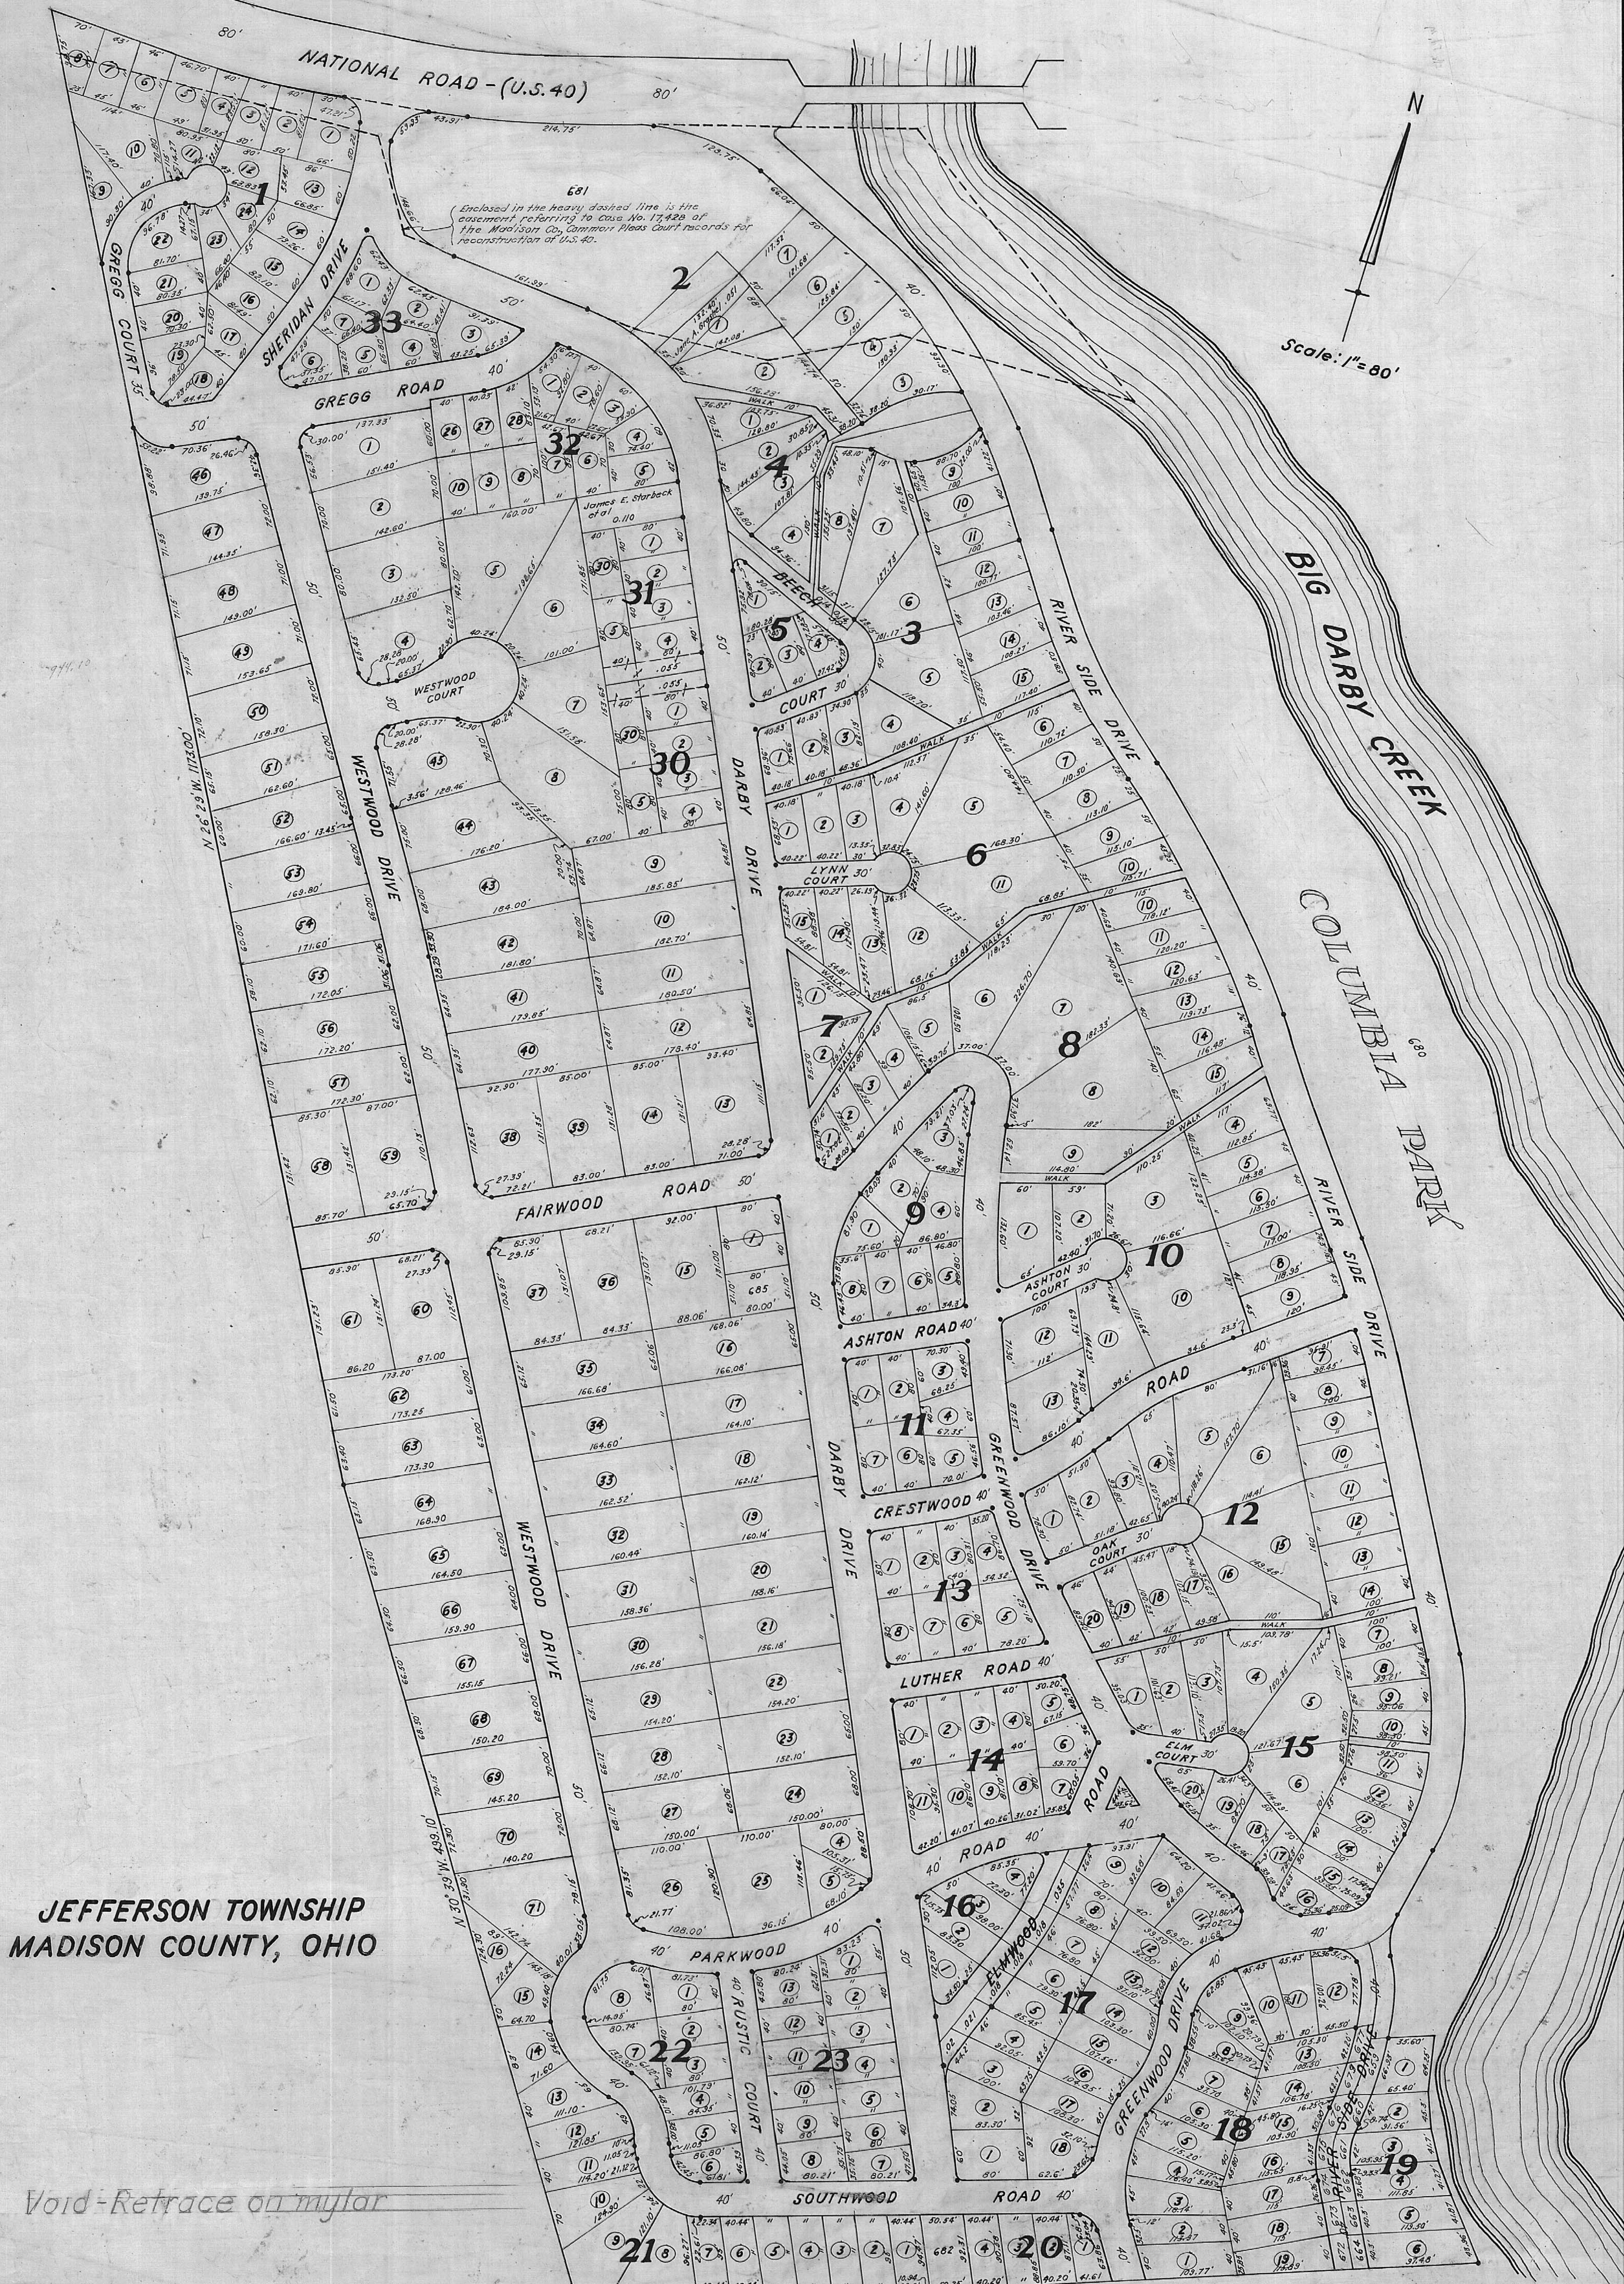

# DARBY CREST ADDITION

JEFFERSON TOWNSHIP  
MADISON COUNTY, OHIO

Void-Retrace on mylar