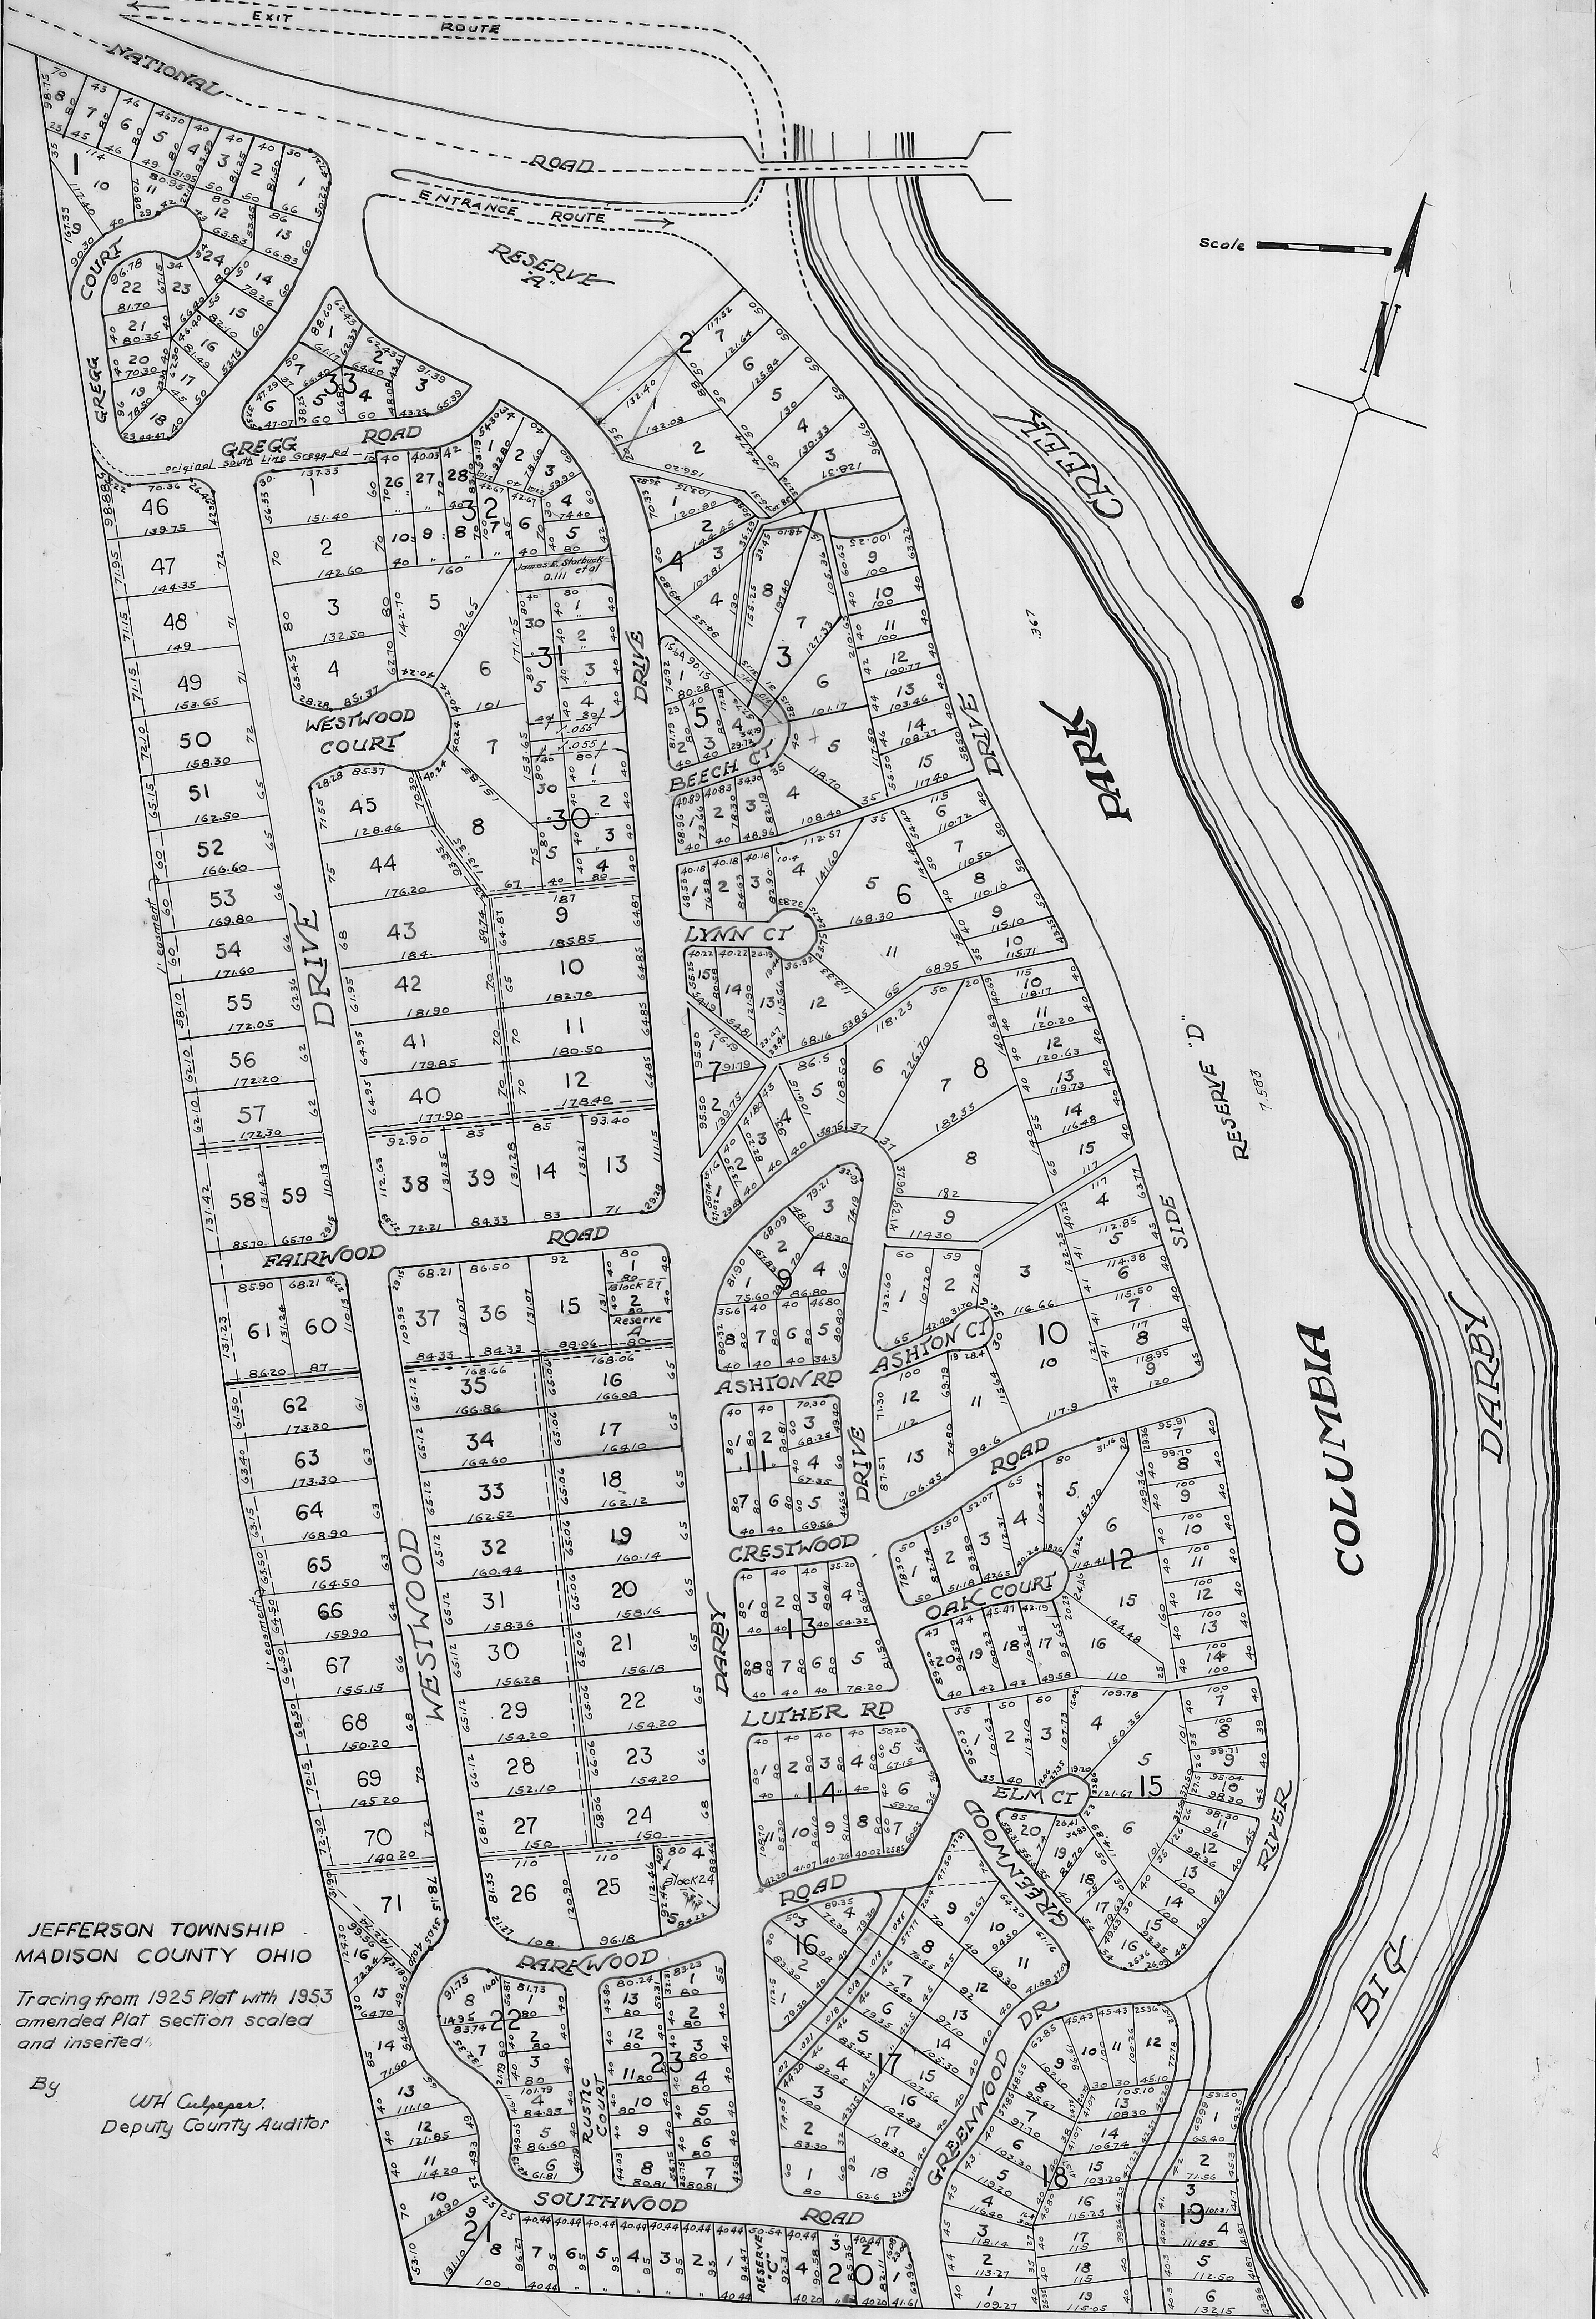

DARBY CREST

JEFFERSON TOWNSHIP
MADISON COUNTY OHIO

Tracing from 1925 Plat with 1953
amended Plat section scaled
and inserted.

By *W.H. Culpeper,*
Deputy County Auditor