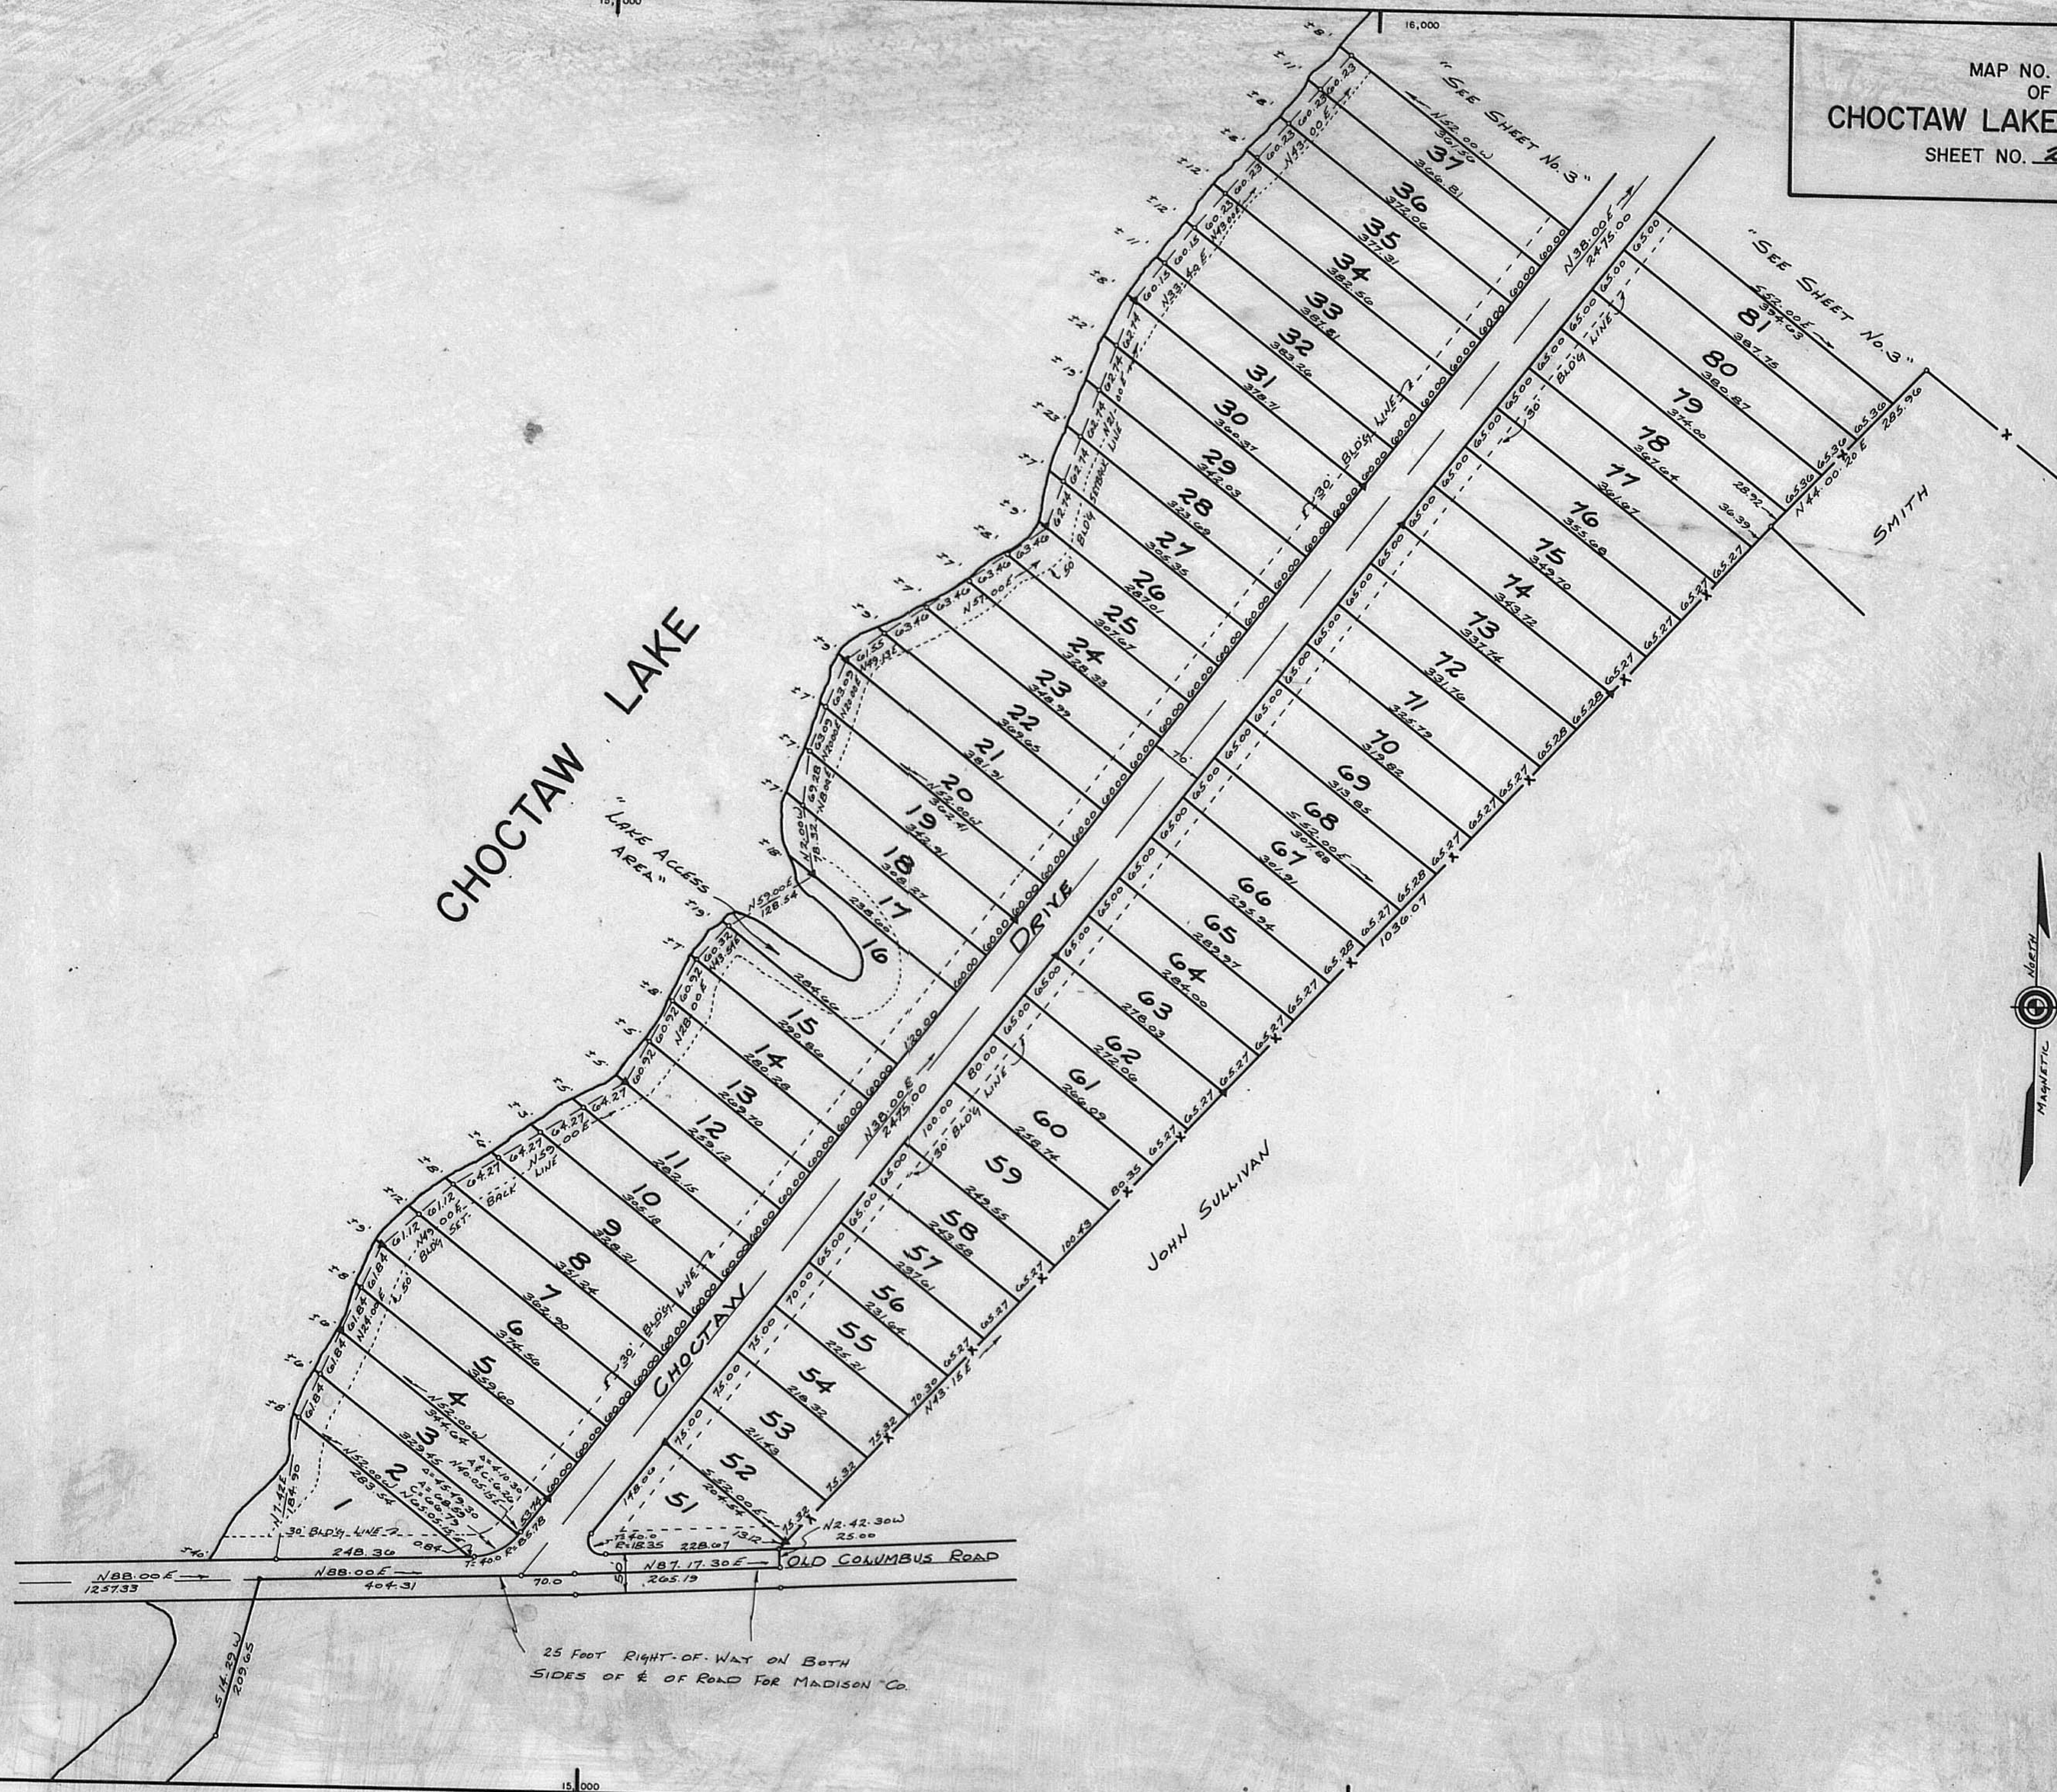

CHOCTAW LAKE

25 FOOT RIGHT-OF-WAY ON BOTH
 SIDES OF E. OF ROAD FOR MADISON CO.

*Map No. 1
 Choctaw Lake Subdivision*