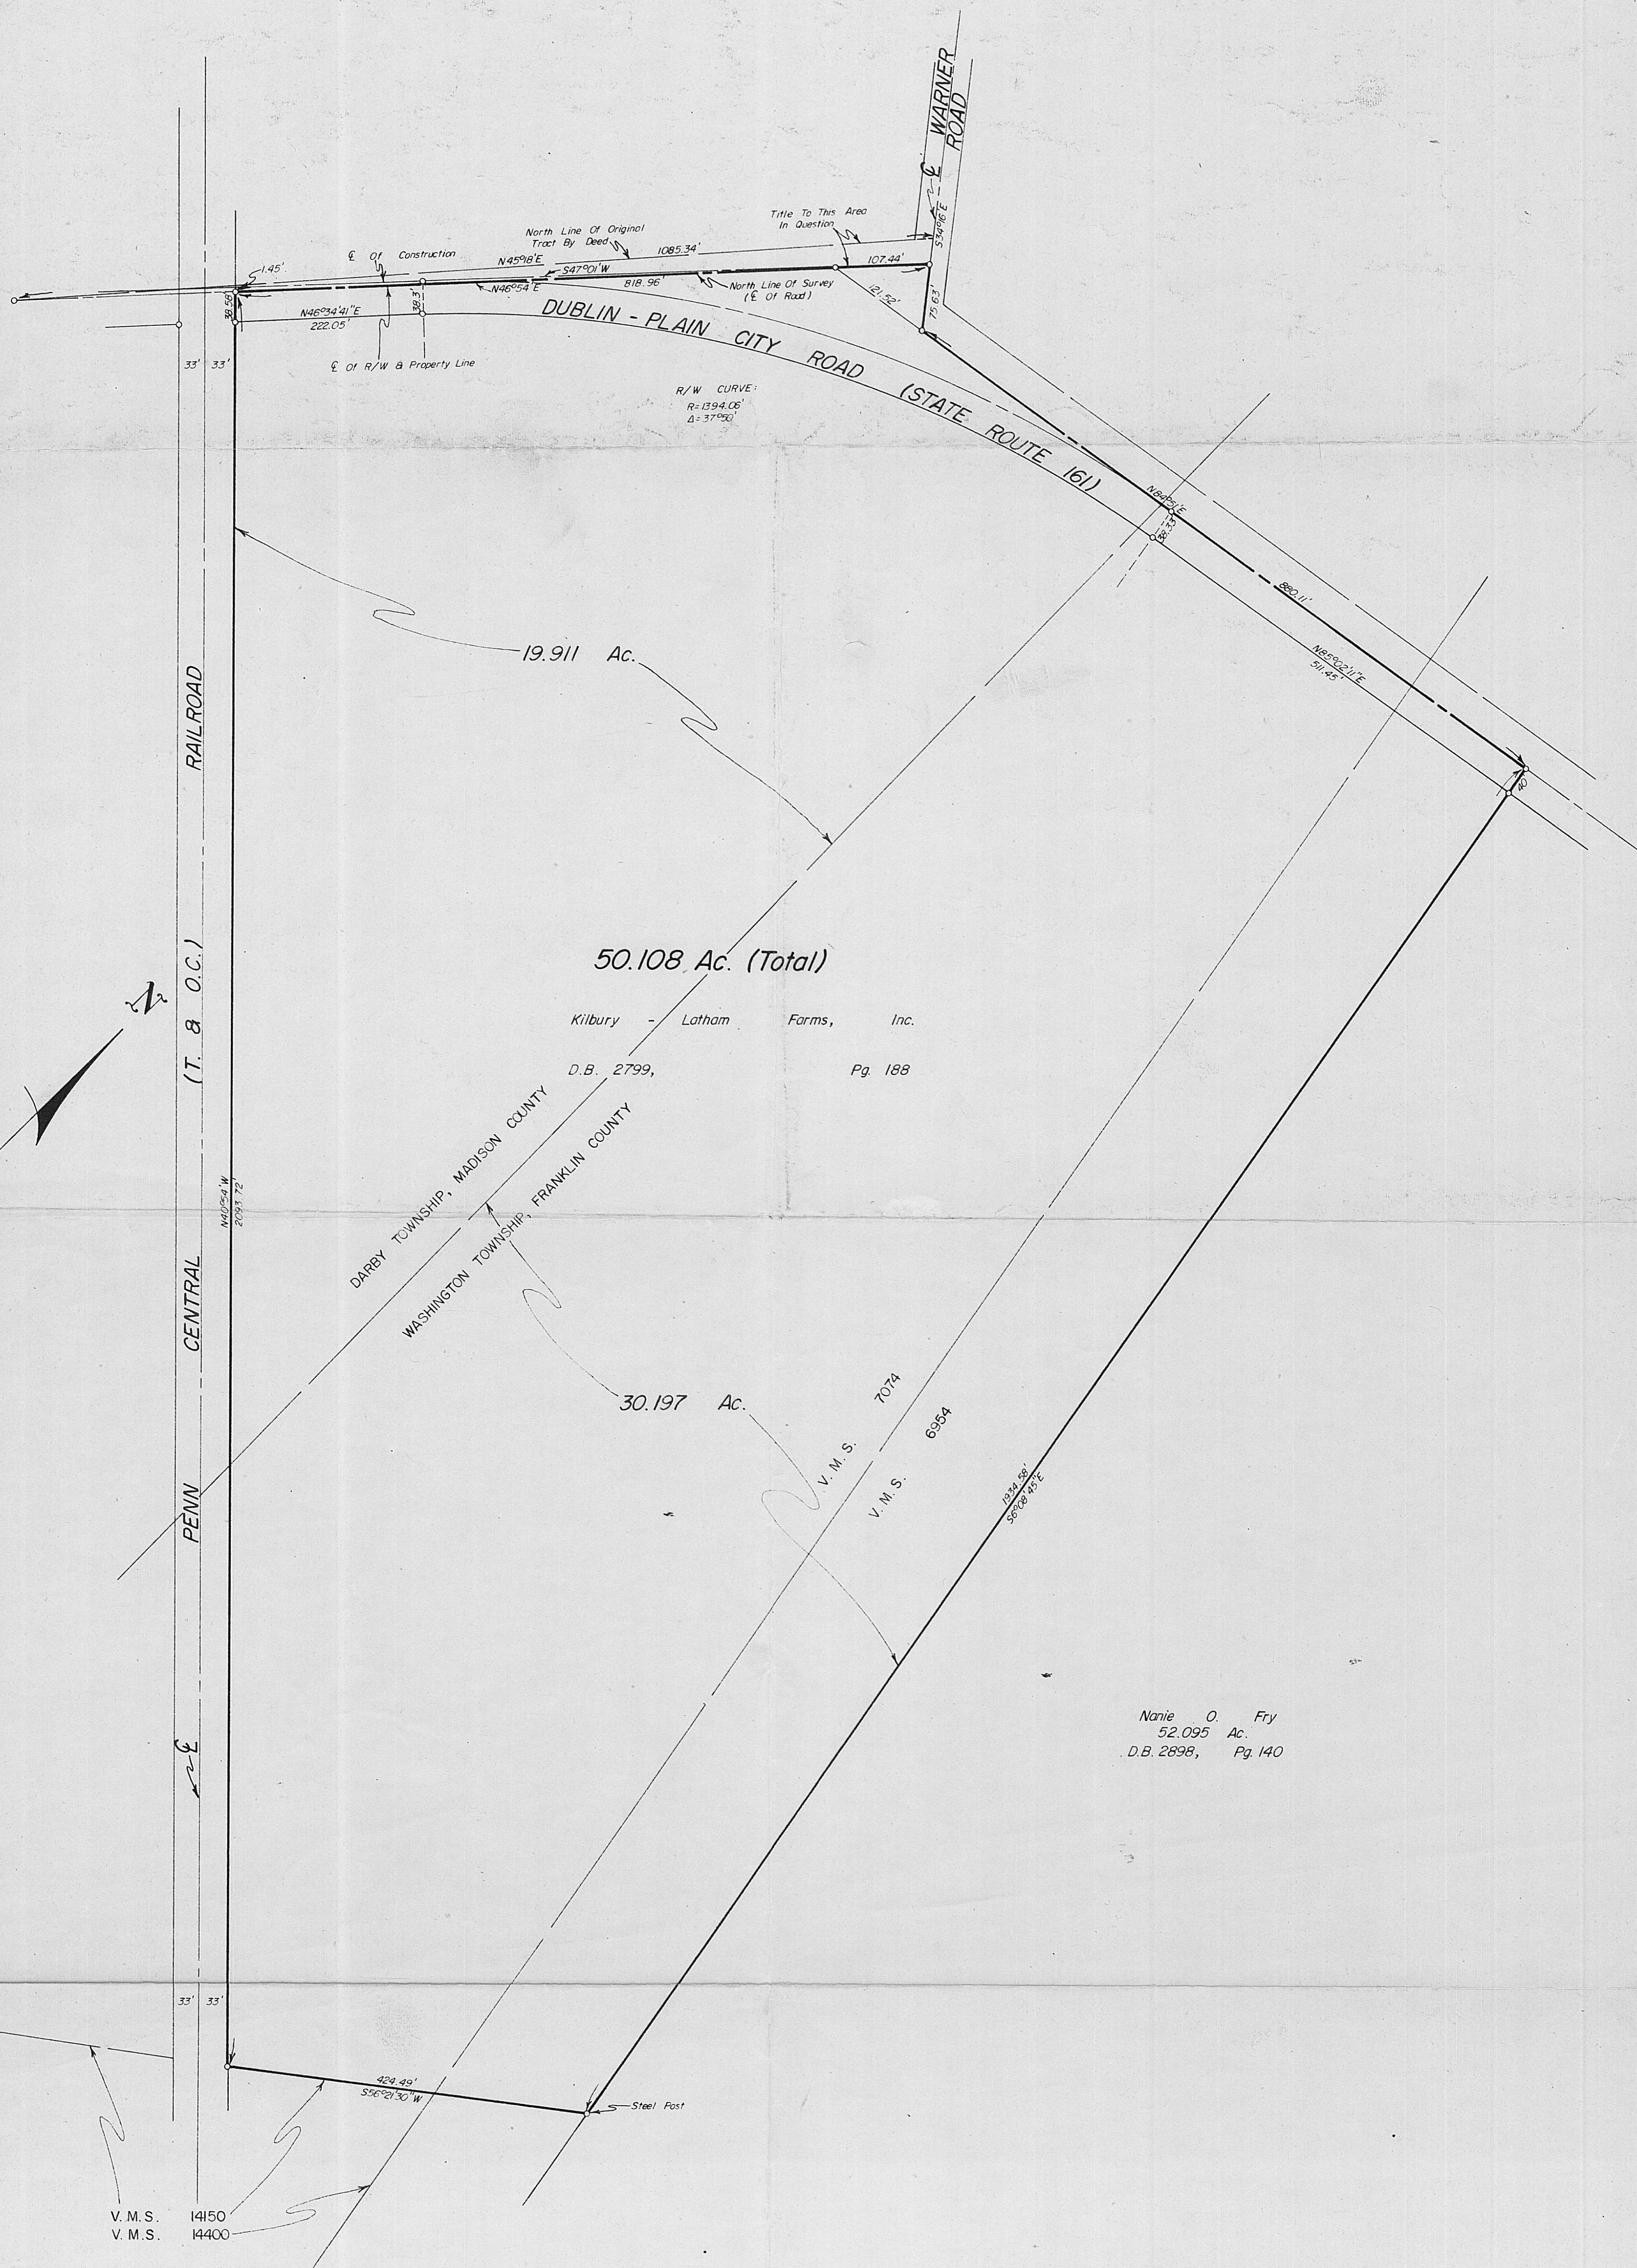

SURVEY OF ACREAGE PARCEL

Located In V.M.S. 7074, Darby Township, Madison County

&

V.M.S. 6954, Washington Township, Franklin County, Ohio

50.108 Ac. (Total)

Kilbury - Latham Farms, Inc.

D.B. 2799,

Pg. 188

DARBY TOWNSHIP, MADISON COUNTY
WASHINGTON TOWNSHIP, FRANKLIN COUNTY

30.197 Ac.

V.M.S. 7074

V.M.S. 6954

Nanie O. Fry
52.095 Ac.
D.B. 2898, Pg. 140

V.M.S. 14150
V.M.S. 14400

SURVEYED & PLATTED
BY
EVANS, MECHWART, HAMBLETON & TILTON, INC.
CONSULTING ENGINEERS AND SURVEYORS
GAHANNA, OHIO

By W. A. Mechwart
Registered Surveyor No. 4072

SCALE: 1"=100'

○=IRON PIN

SEPTEMBER 26, 1974