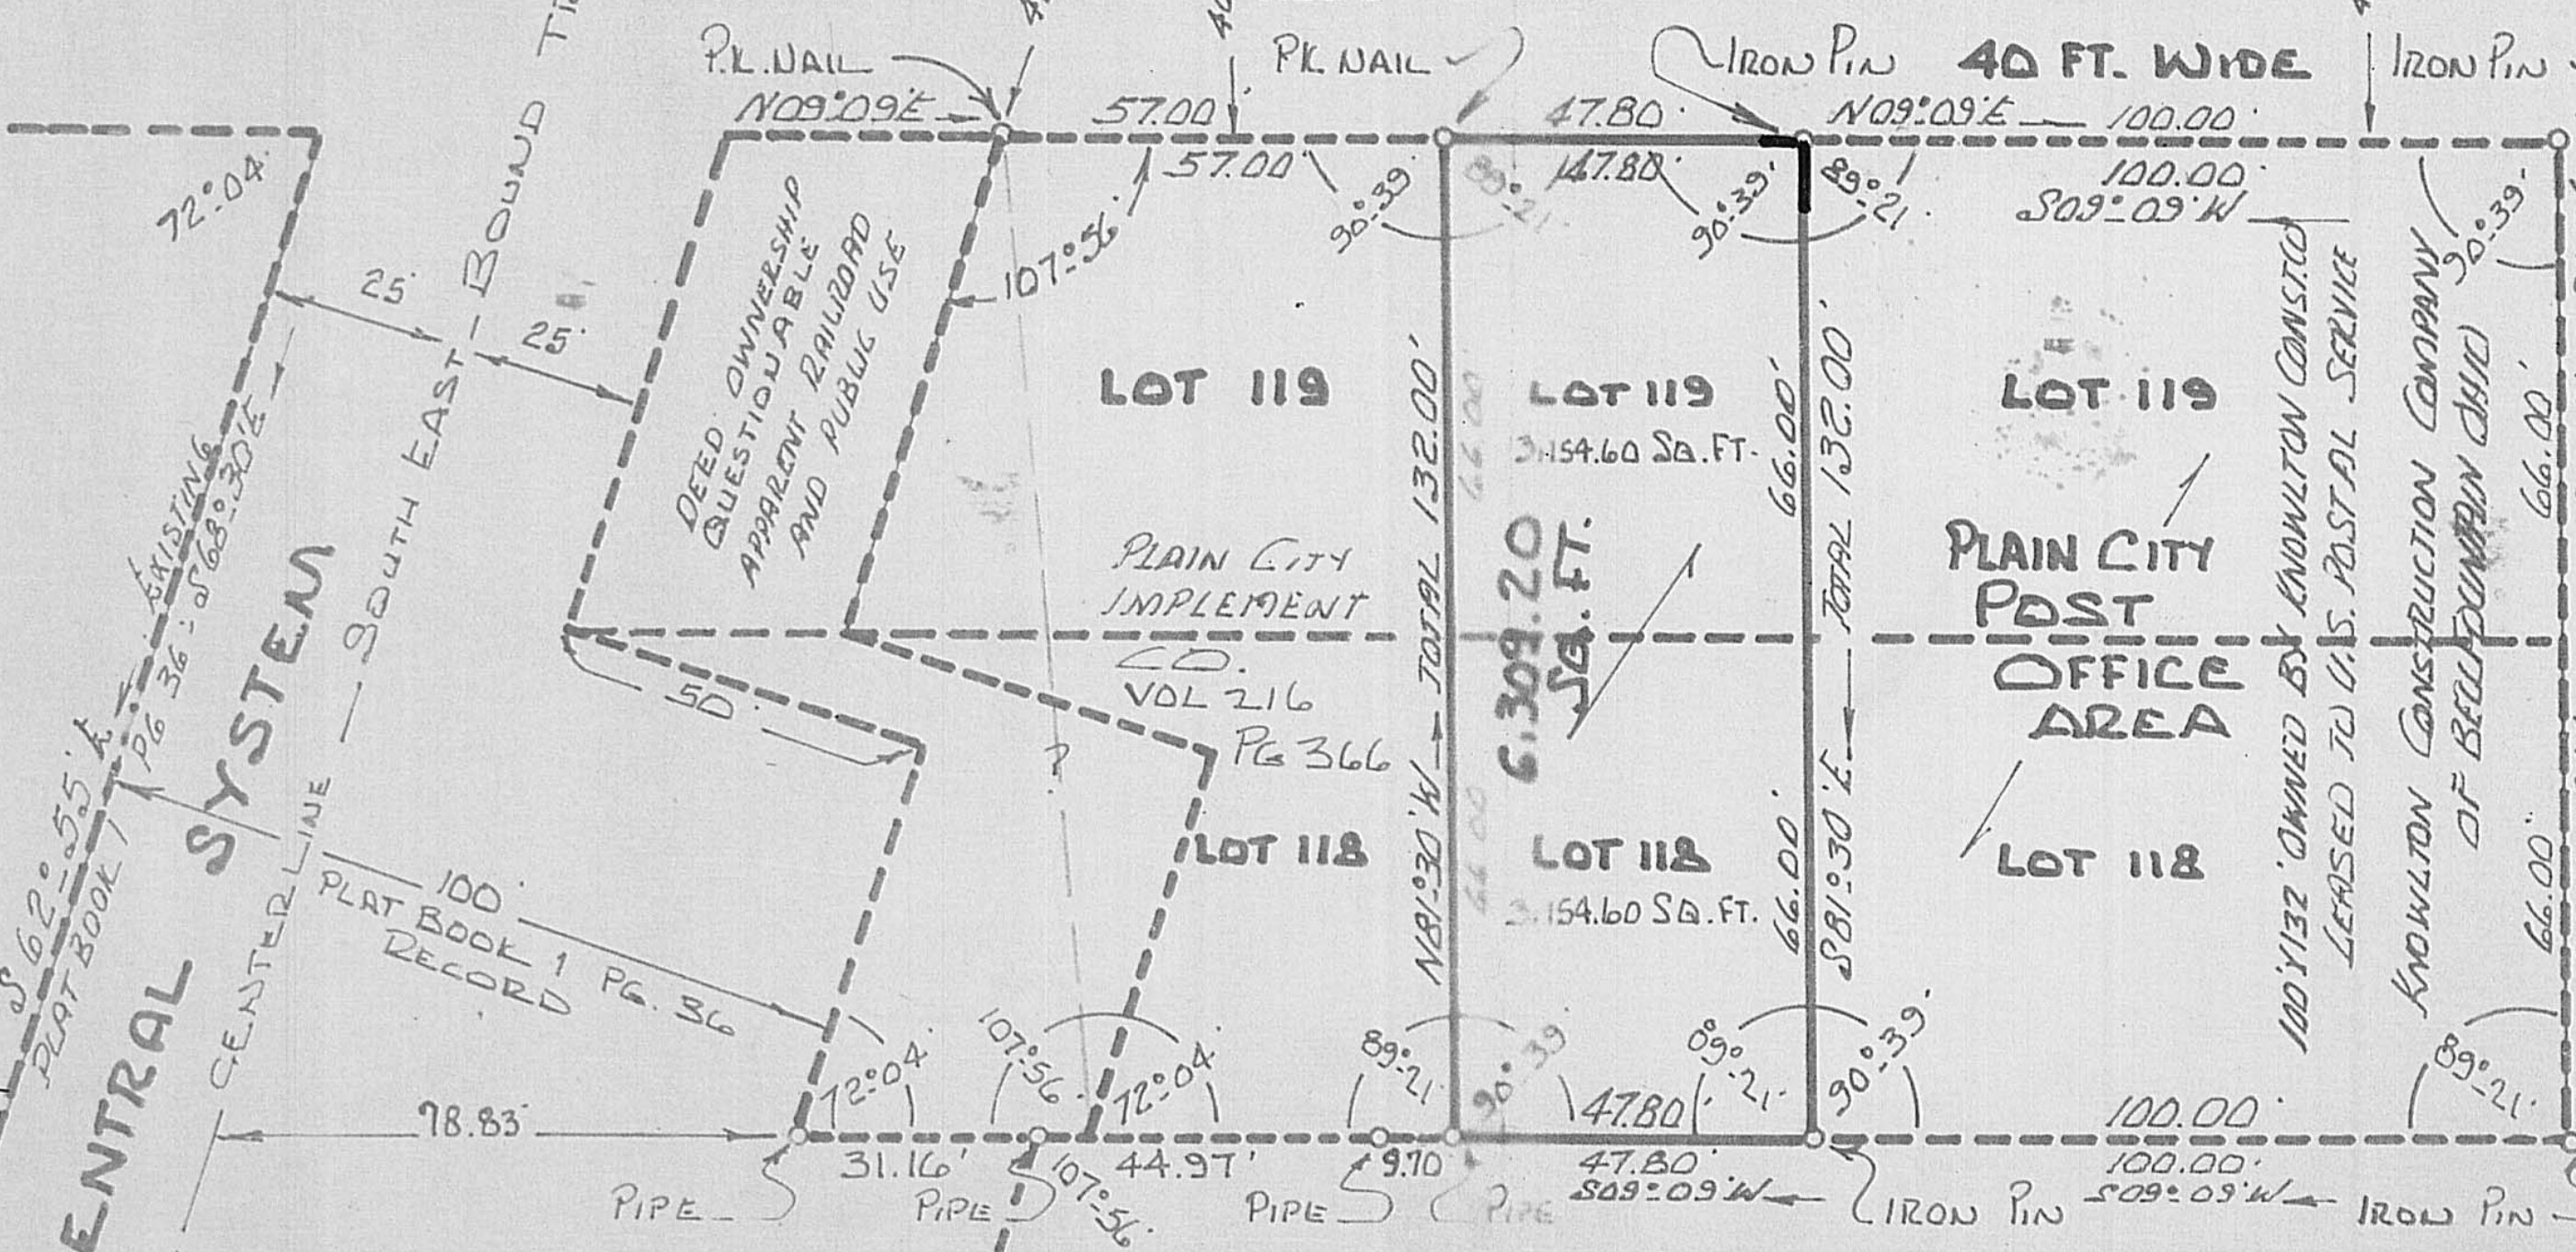

BAKER
 MEYOR
 OHIO

1498a.

PLAT OF 6,309.20 SQUARE FEET OF LAND
 GRACE C. BIGELOW - PART OF LOTS 118-119
 IN BIGELOW'S SIXTH ADDITION - PLAIN CITY
 VILLAGE OF PLAIN CITY - MADISON CO - OHIO
 SURVEYED FOR GEORGE ADKINS ET AL
 RE: PLAIN CITY IMPLEMENT, INC.

SCALE: 1" = 30'

LOT 120

NOTE: THIS R WAS ESTABLISHED FROM RECORD
 PLAT BOOK #1 PAGE #36 11 1/2 POLES
 LOT RECORDED

RAILROAD STREET
 ALSO CALLED MAPLE STREET

PUBLIC ALLEY OR RIGHT OF WAY 34 FT. 8 IN. WIDE