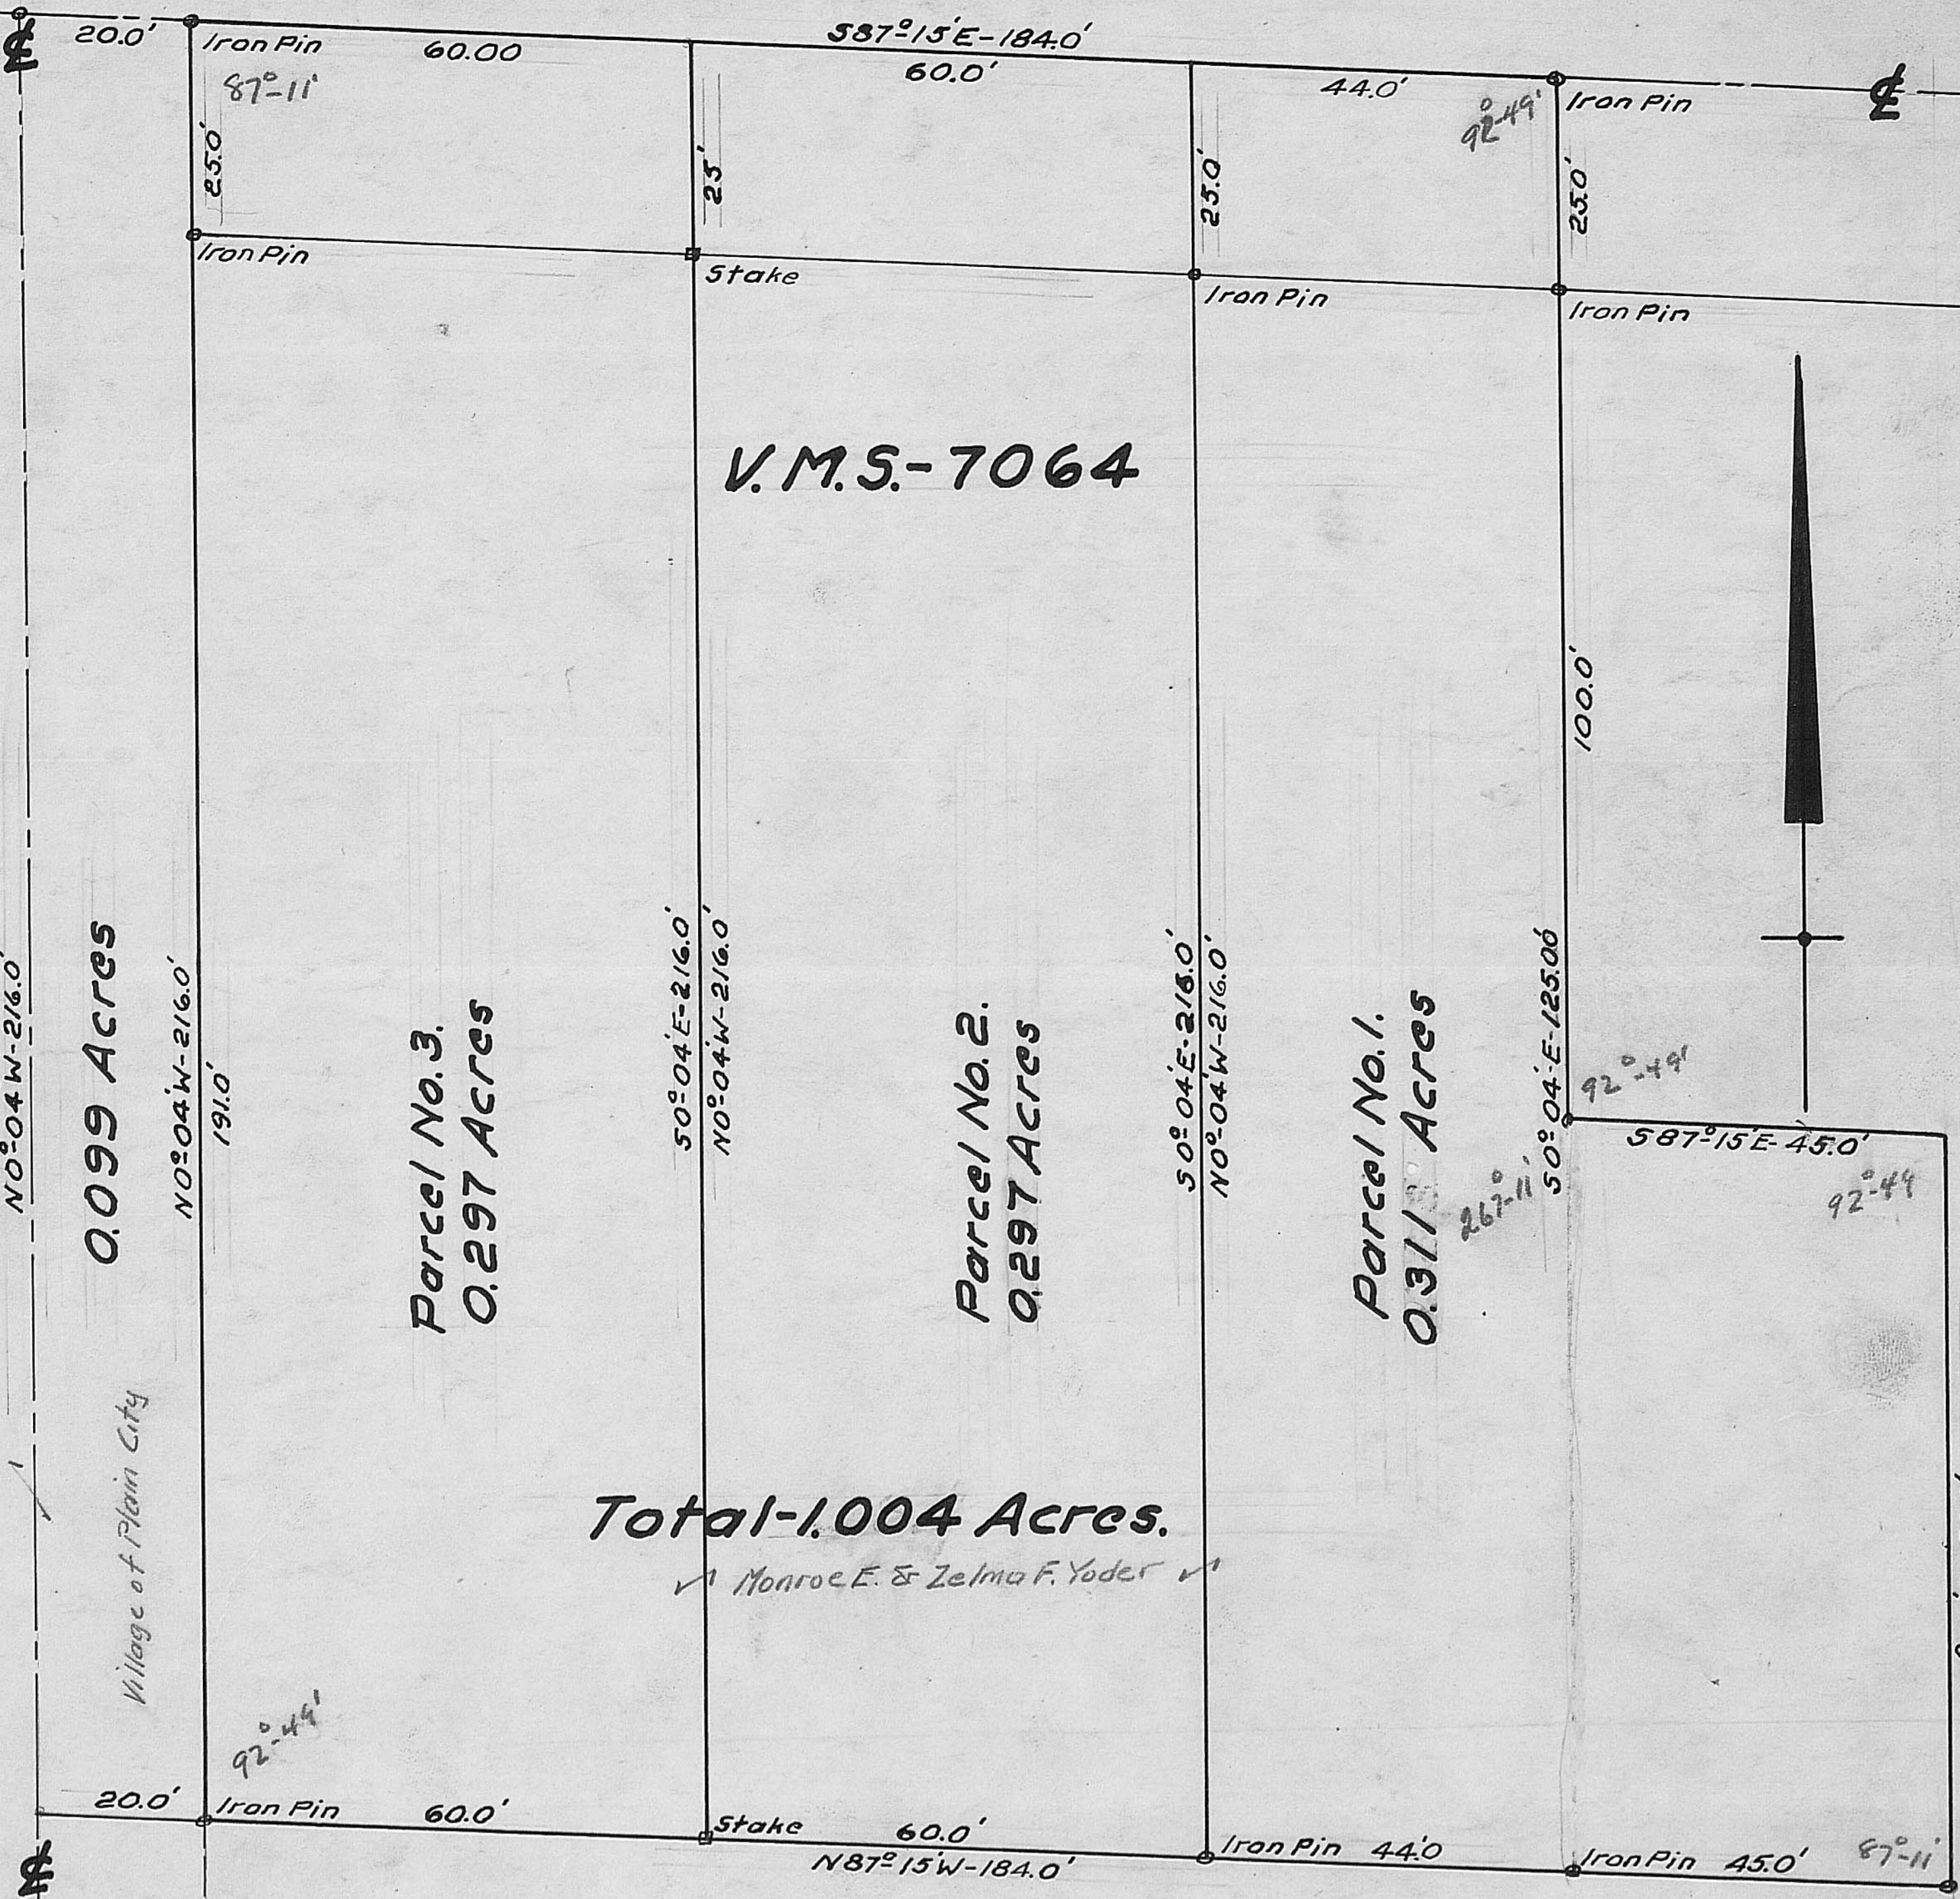

# Perry Road

## Extension of Railroad Street

Total-1.004 Acres.

Monroe E. & Zelma F. Yoder

TRACT OF LAND SURVEYED FOR  
J.C. MICHAELS, LOCATED IN THE  
VILLAGE OF PLAIN CITY,  
MADISON COUNTY, OHIO.

Scale-1"=20'

Helge H. Schedahl Reg. 4B