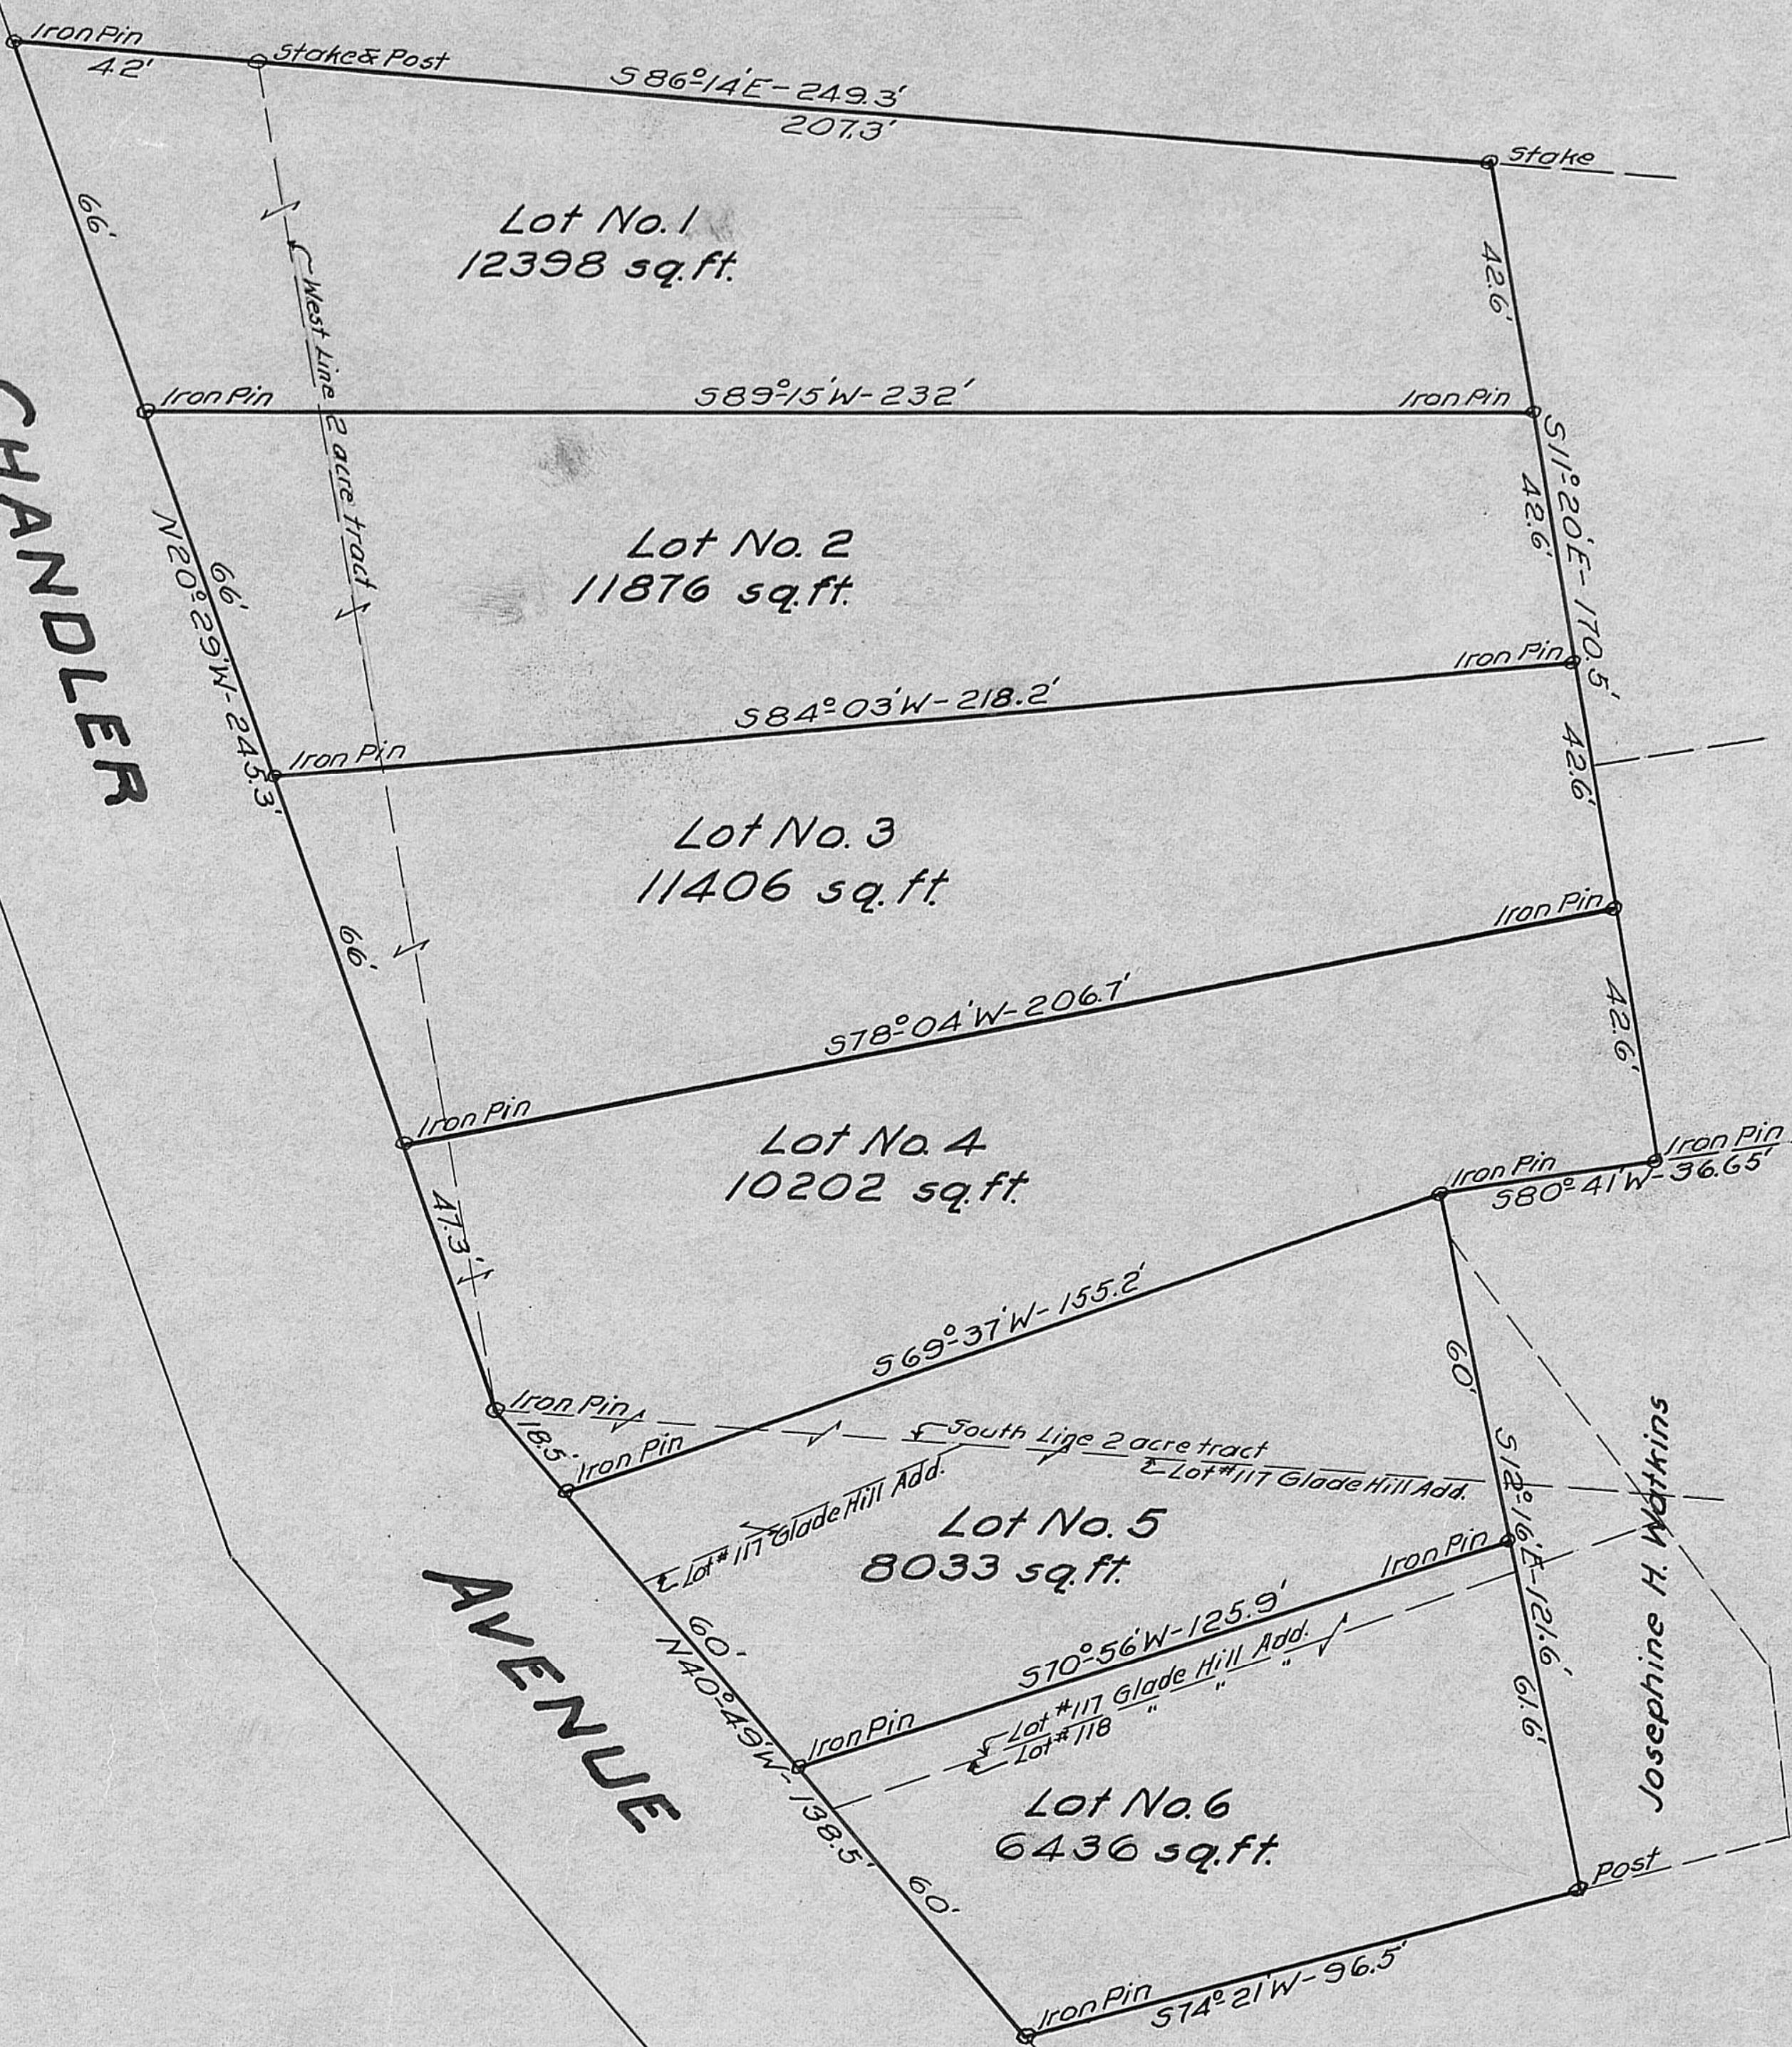

CHANDLER

AVENUE

Map showing
 George E. Wickline Subdivision
 London, Ohio.-1947-scale-1"=30'

I certify the above to be correct
W. L. M. Coyle
 Reg. Surveyor - License No. 169