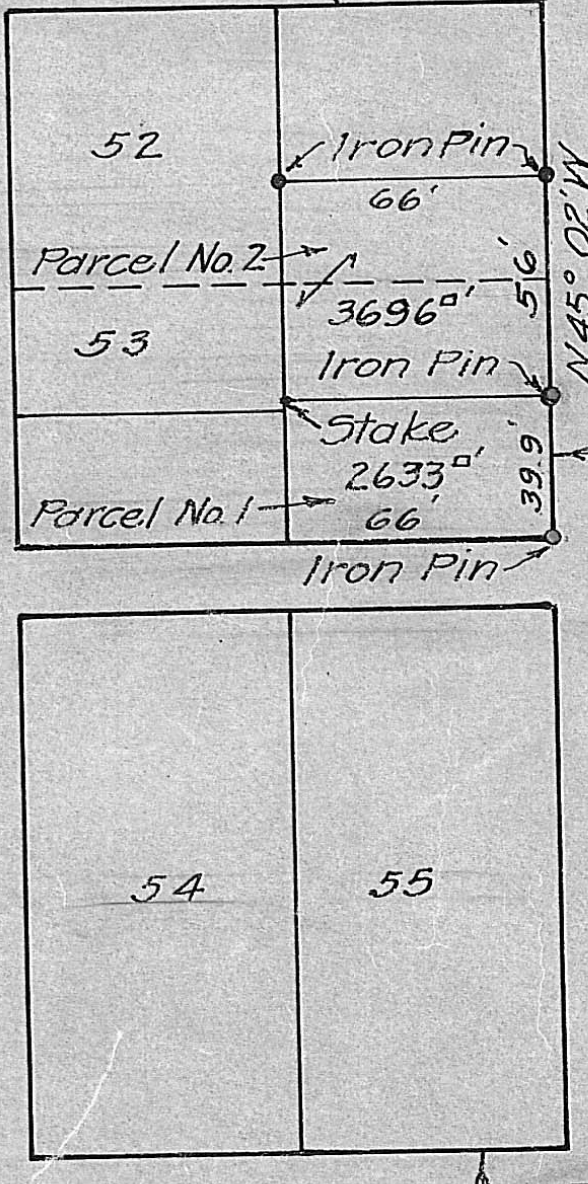

FOURTH STREET

NORTH MAIN STREET

UNION STREET

EAST HIGH STREET

Division of parts of In Lots-#52 & #53 of the Original Town of London - Estate of Anna Ebner.  
 Scale - 1" = 50'

Union Twp.

Helgeh. Chedahl  
 Registered Engr.