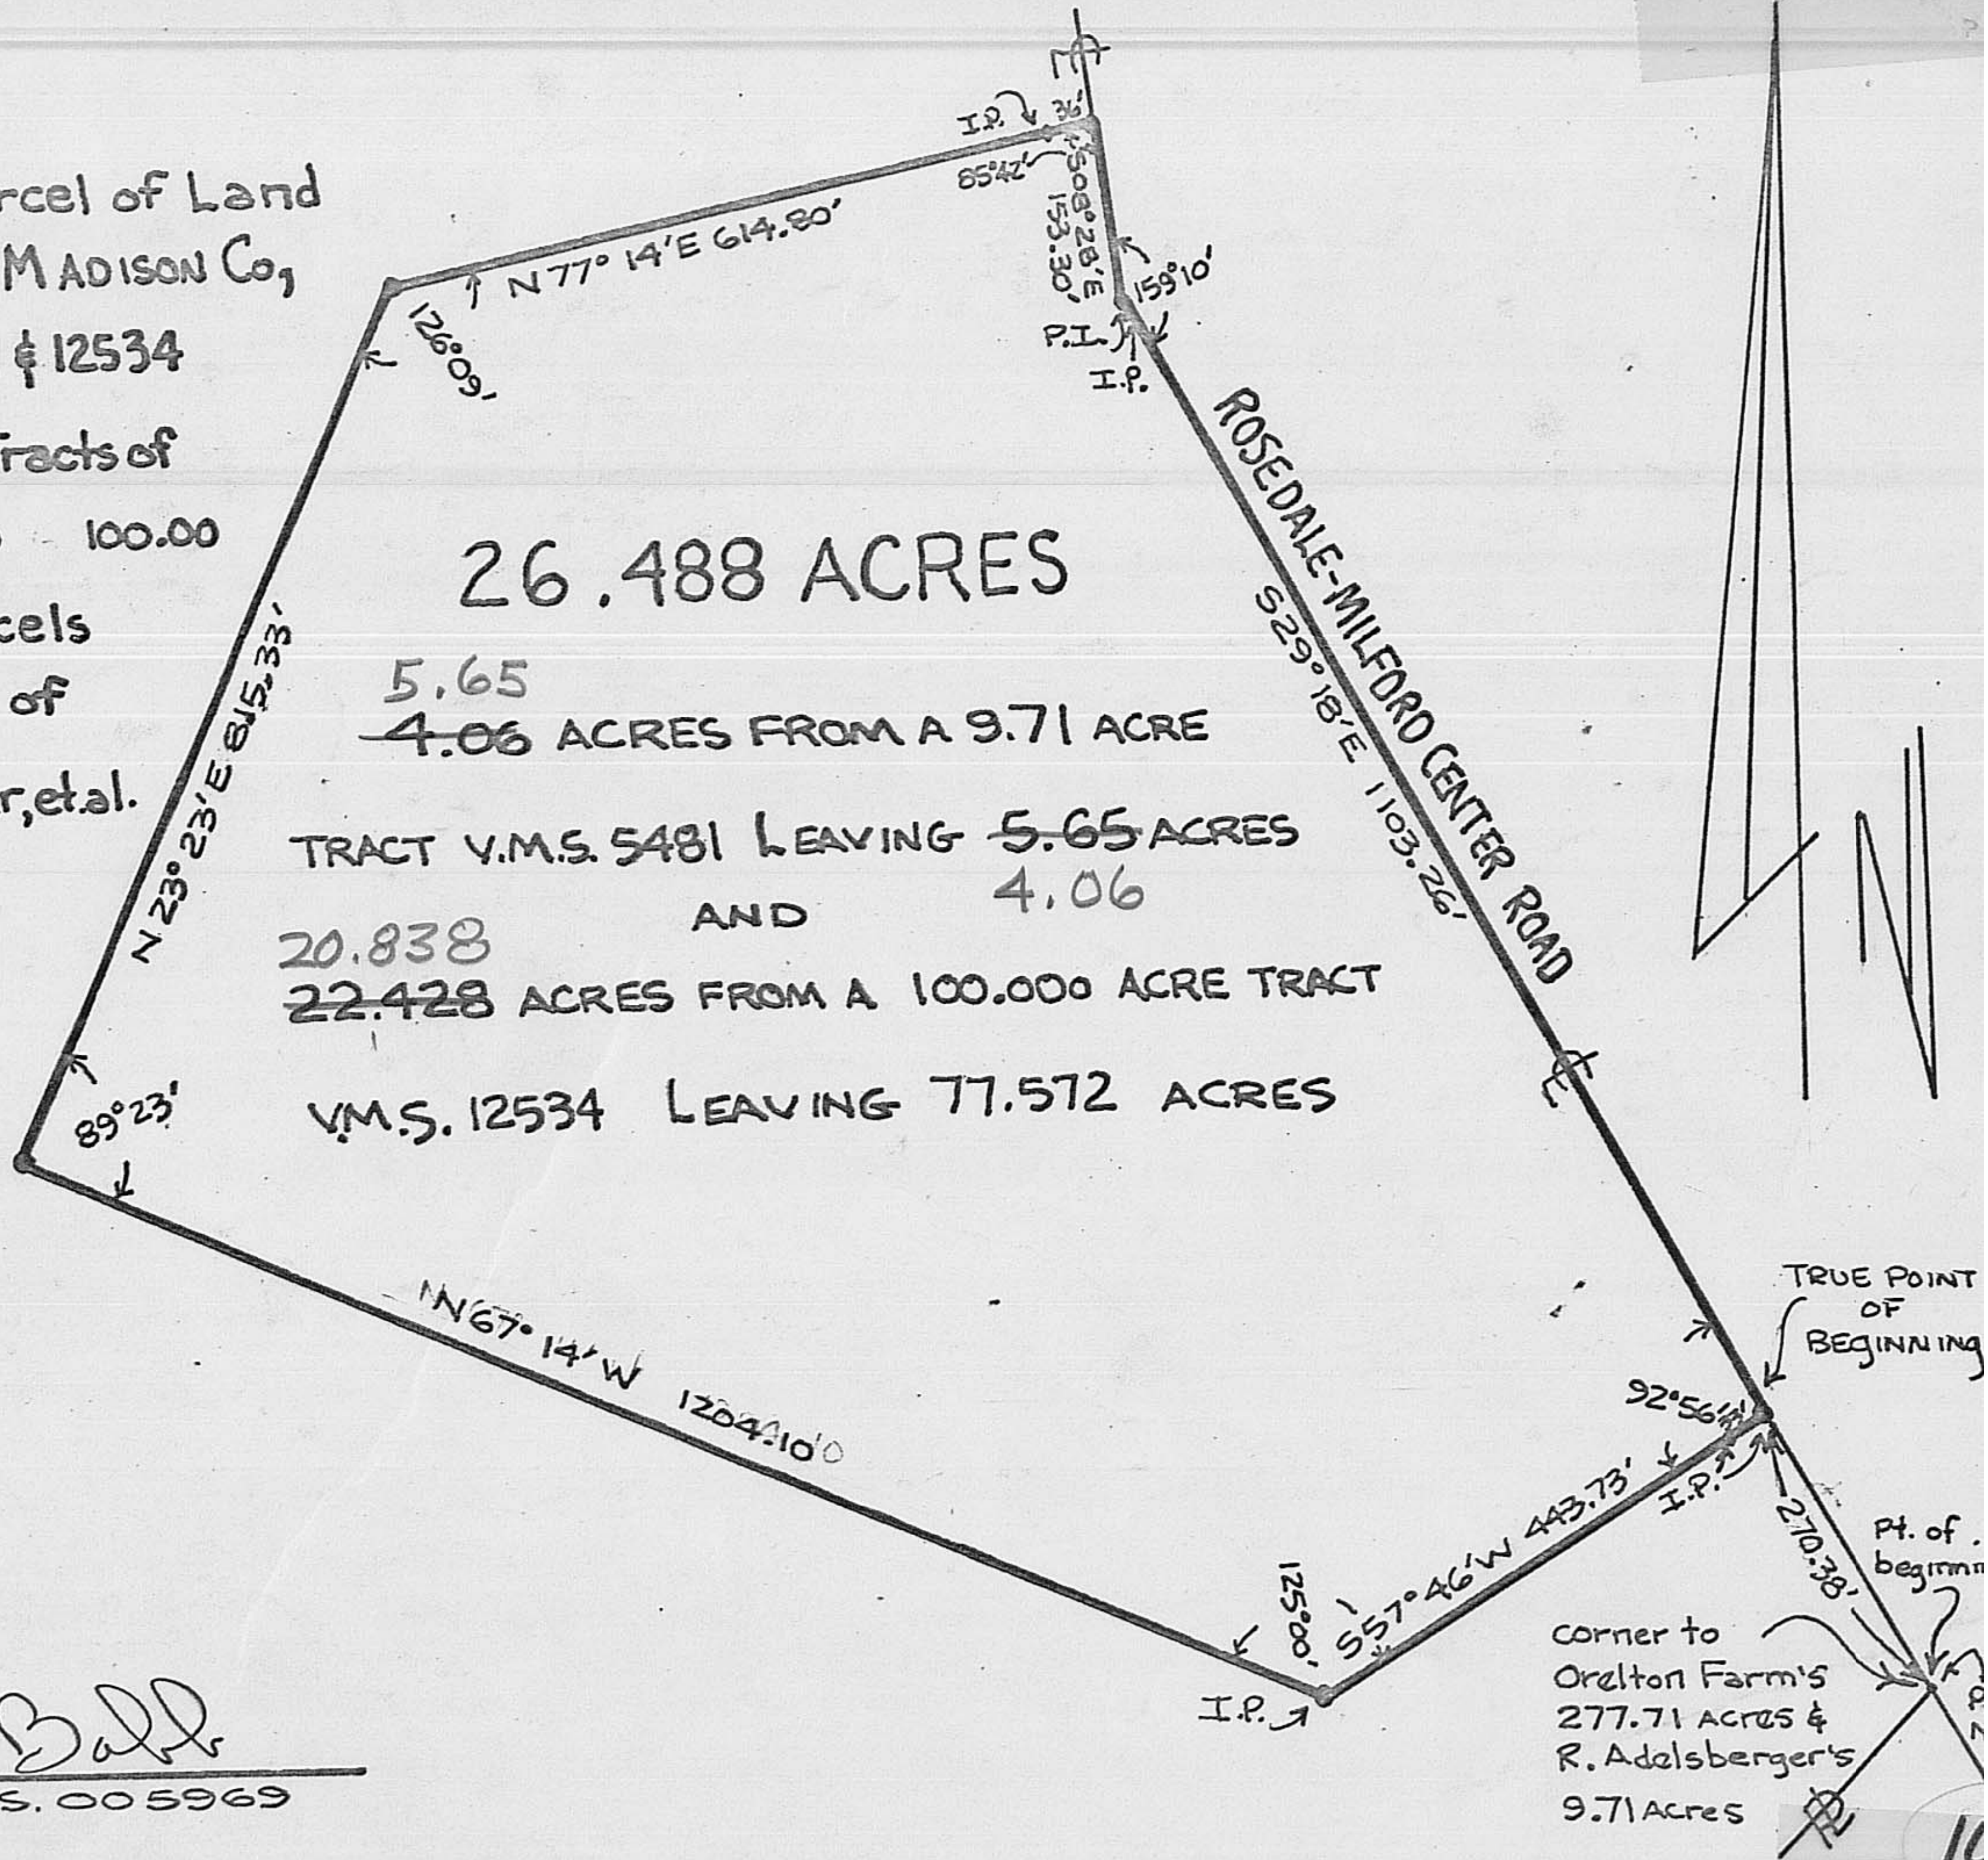

26.488 Acre Parcel of Land  
 in Monroe Twp, MADISON Co,  
 OHIO, V.M.S. 5481 & 12534

FROM Existing Tracts of  
 9.71 Acre AND 100.00

Acre Parcels  
 IN the name of

Ralph J. Adelsberger, et al.

26.488 ACRES

5.65

~~4.06~~ ACRES FROM A 9.71 ACRE

TRACT V.M.S. 5481 LEAVING ~~5.65~~ ACRES

AND

4.06

20.838

~~22.428~~ ACRES FROM A 100.000 ACRE TRACT

V.M.S. 12534 LEAVING 77.572 ACRES