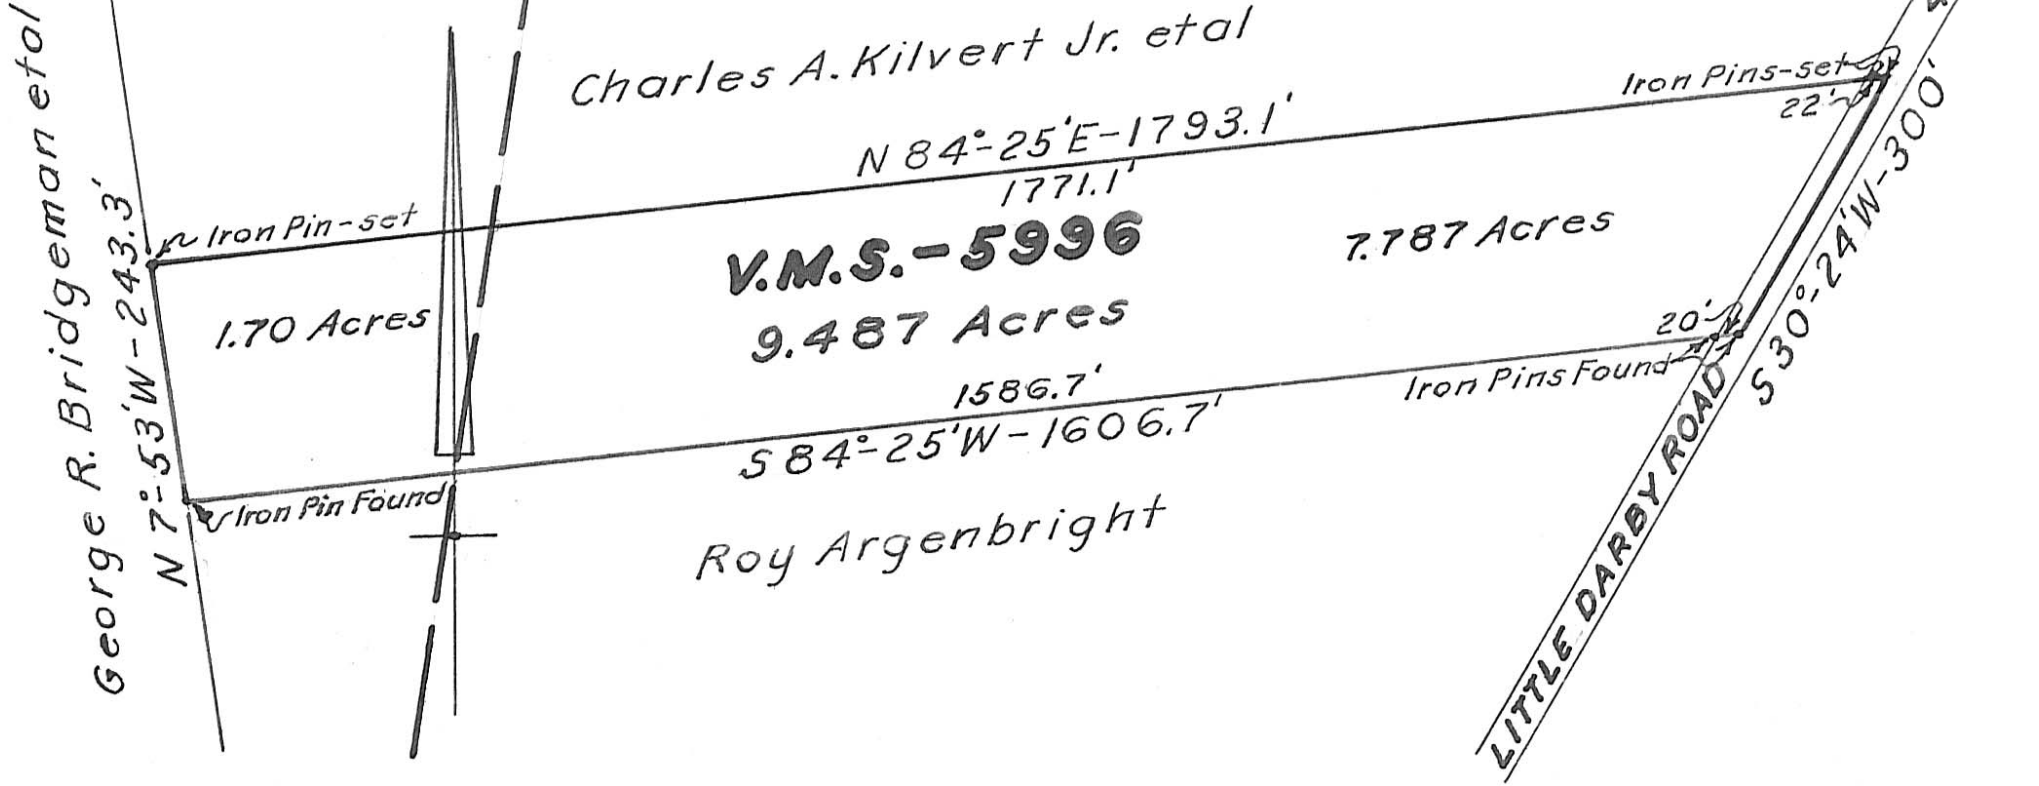

V.M.S.-7826

Parcel of land in Monroe Township,  
 Madison County, Ohio, surveyed  
 for Robert Emery - 1961

Scale 1" = 200'

*Stephen A. Kedahl*  
 Registered Engineer No. 5851