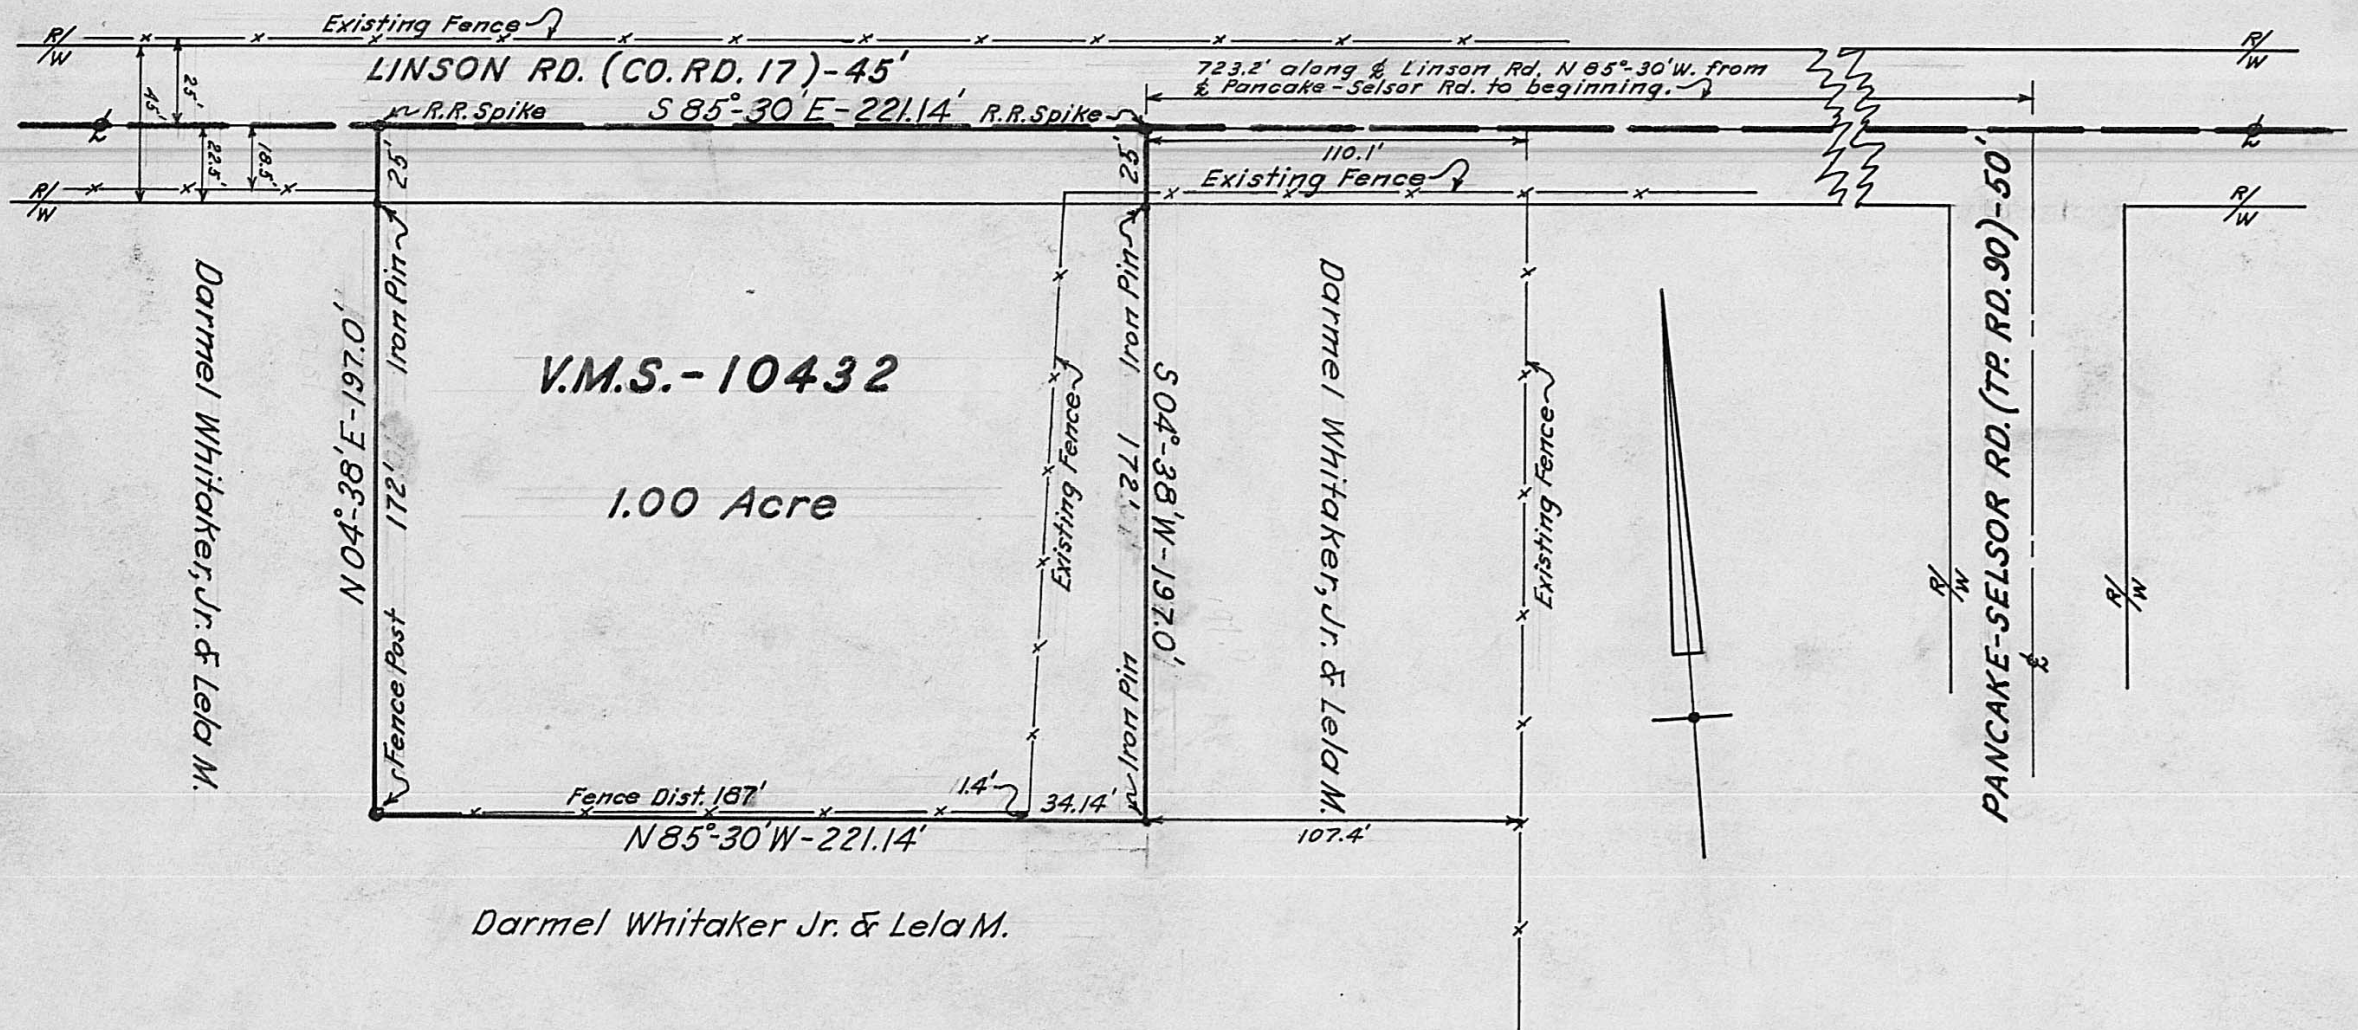

V.M.S.-6457

Parcel of land in Paint Township, Madison County, Ohio,
surveyed for Darmel Whitaker, Jr. - 1967

Scale: 1" = 50'

Registered Engineer No. 5274