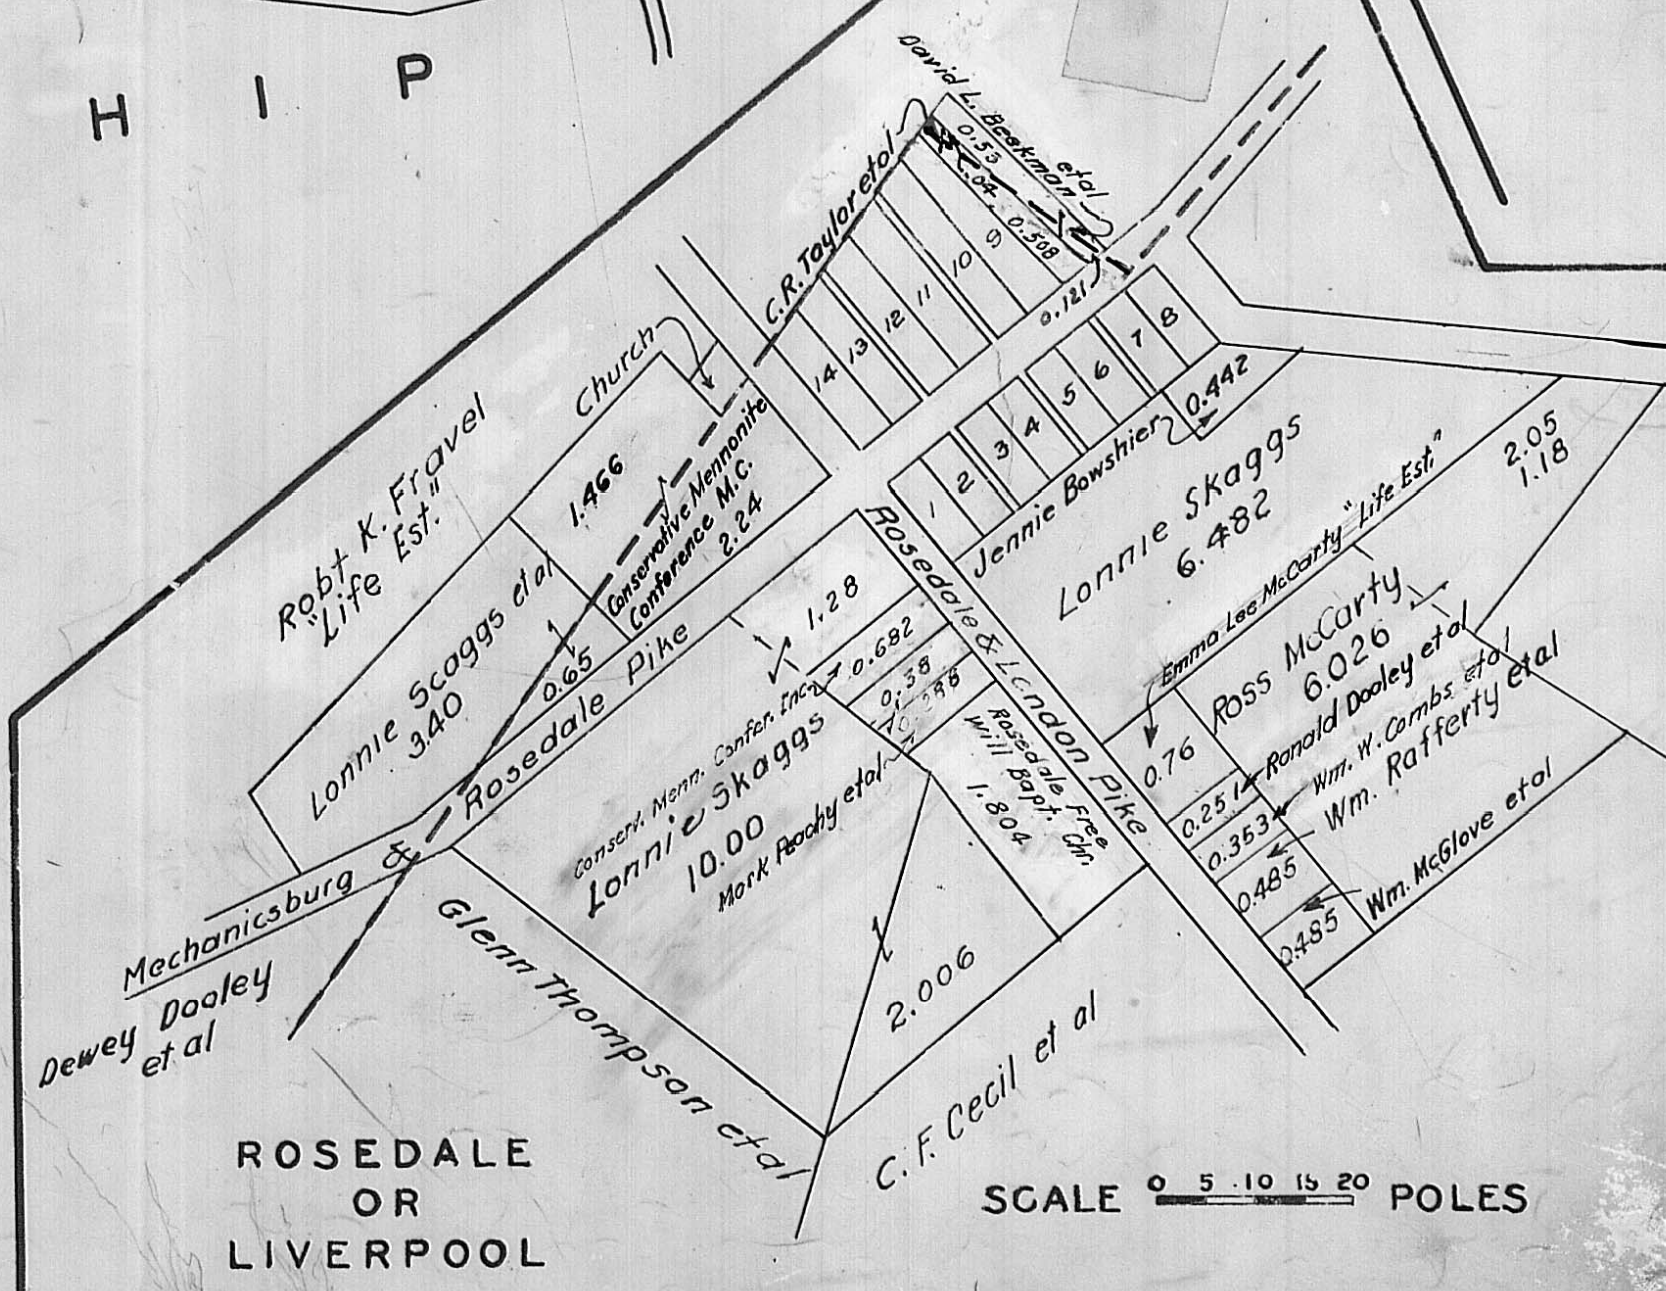

SOMERFORD TOWNSHIP

M O N R O E

PIKE TOWNSHIP

SCALE 0 40 80 120 160 200 240 POLES

SCALE 0 5 10 15 20 POLES