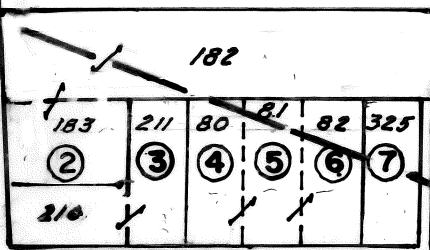

169

7176

398

170

ROAD

182

RAILROAD ST.

399

(FORMERLY P.C.C. & ST. L.

RAILROAD)

CONRAIL