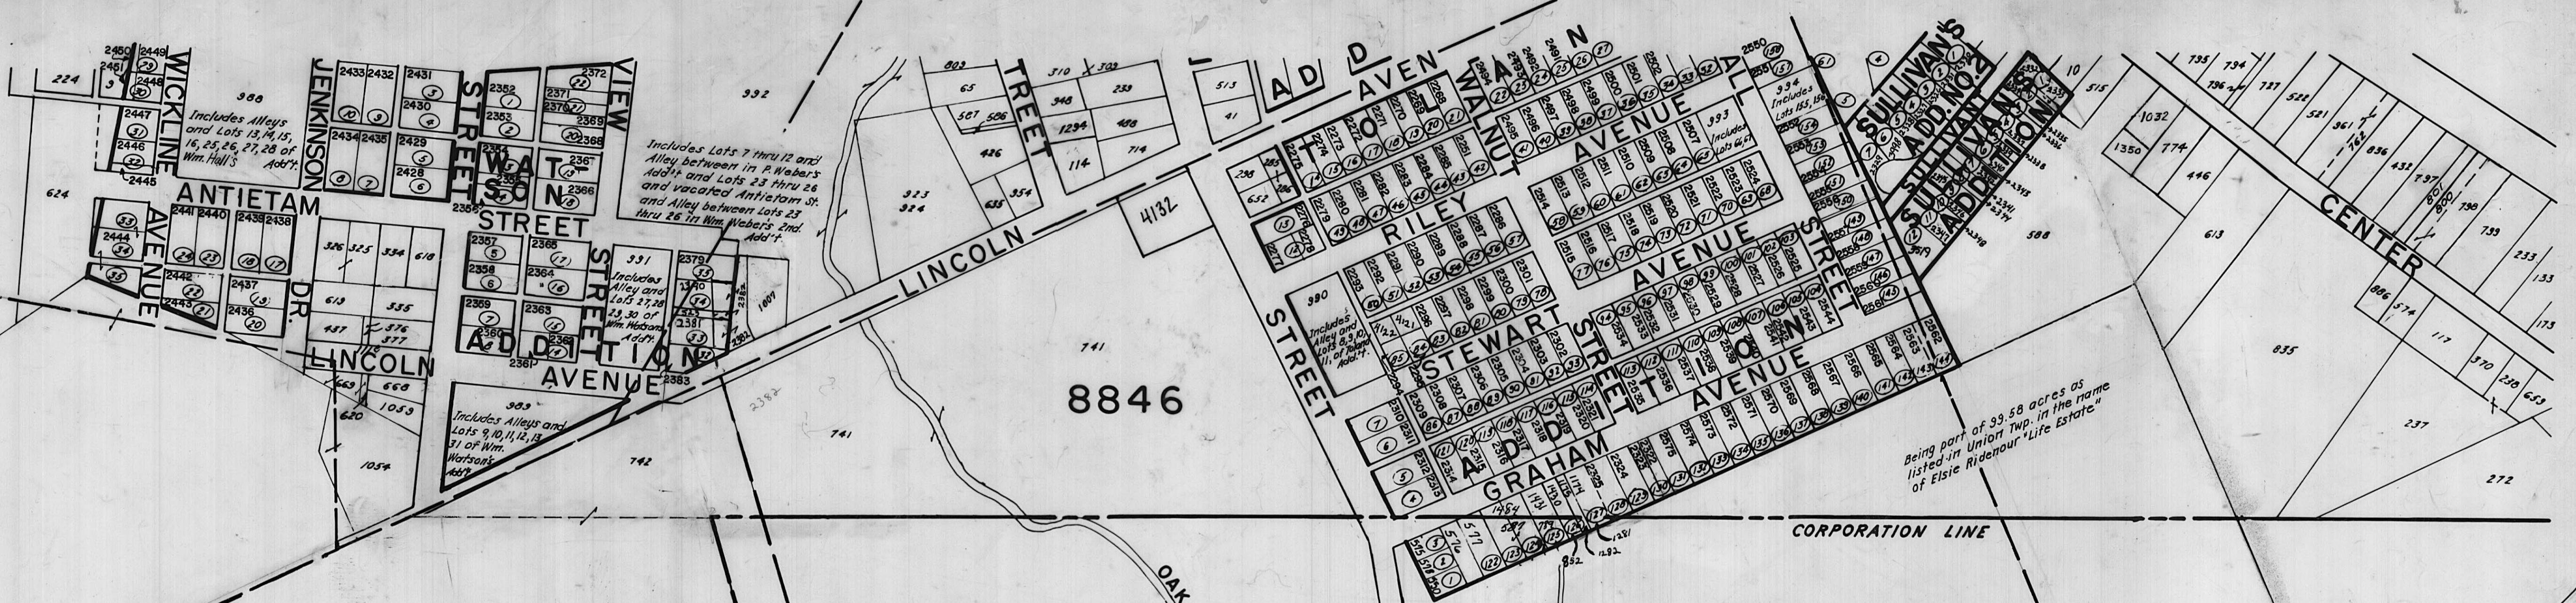

6249

8846

9500

8846

9500

8846

8648
6322

CORPORATION LINE

Scale: 1"=200'

C.S.

Being part of 39.8 acres as listed in Union Twp. in the name of Elsie Hidenour "Life Estate"

CORPORATION LINE

CORPORATION LINE

CORPORATION LINE

CORPORATION LINE

CORPORATION LINE

CORPORATION LINE

OAK RUN

OAK RUN

N