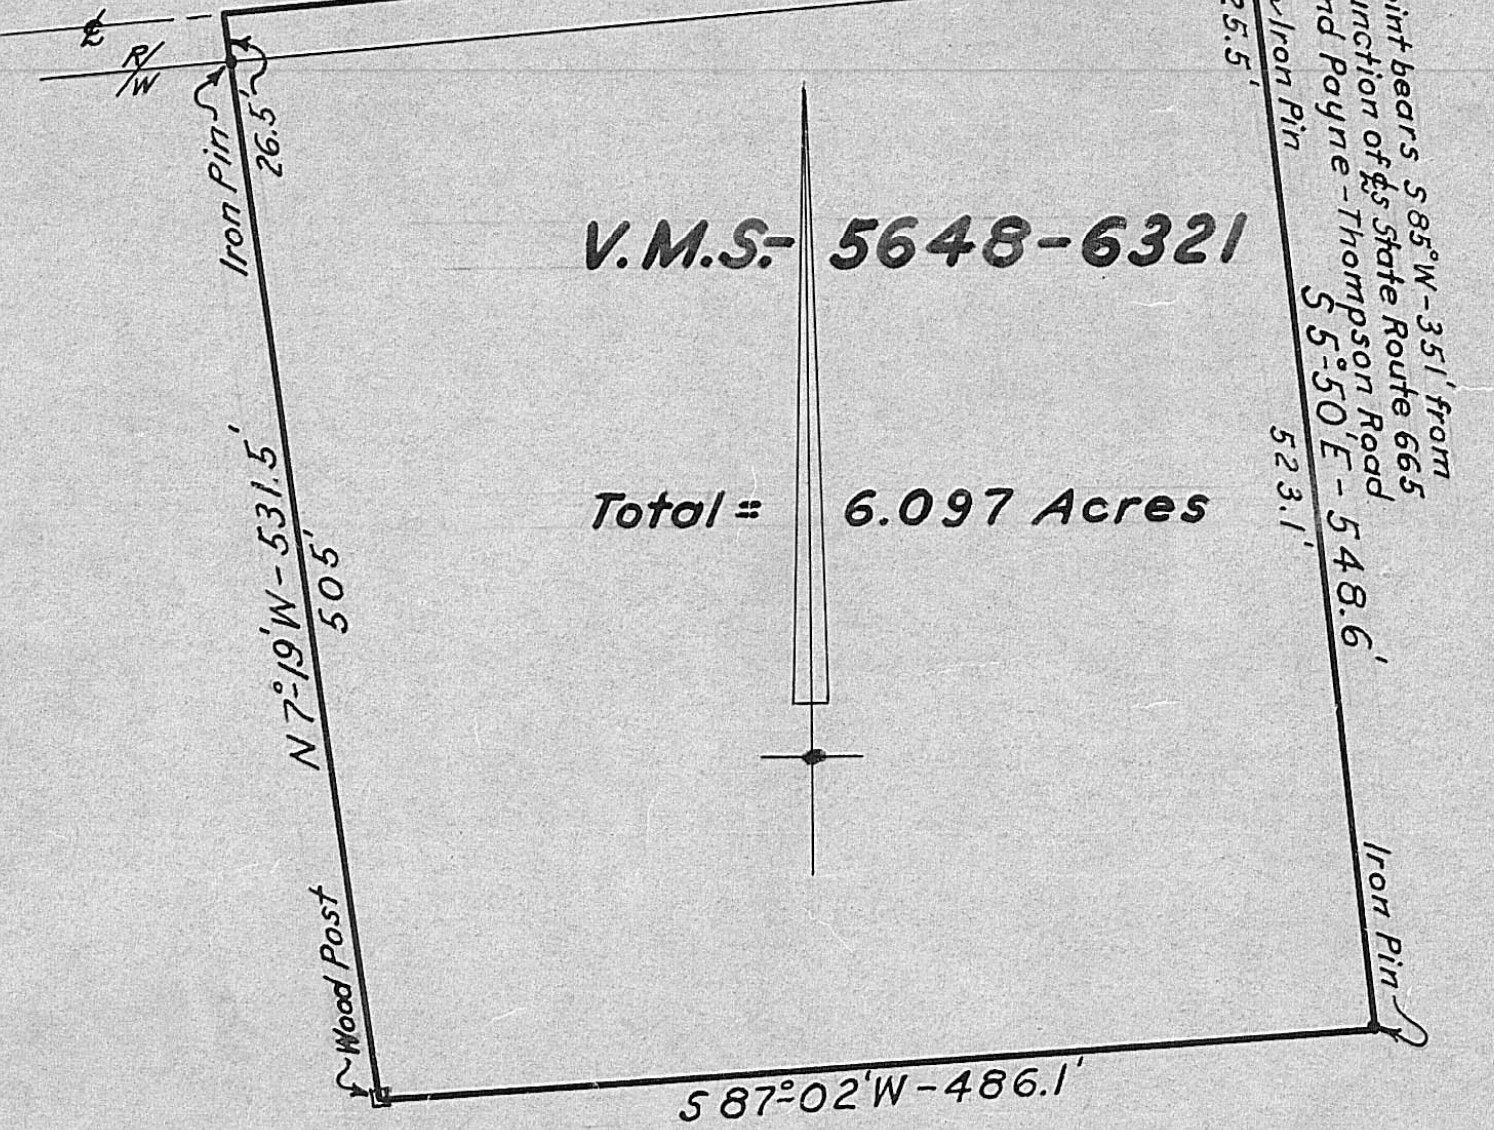

STATE ROUTE 665
N 85°E - 499.1'

V.M.S.- 5648-6321

Total = 6.097 Acres

Marjorie Egelhoff

Parcel of land in Union Township,
Madison County, Ohio, surveyed for
John Winchester-1964

Scale: 1"=100'

L.C. Roush
Registered Engineer No. 5274