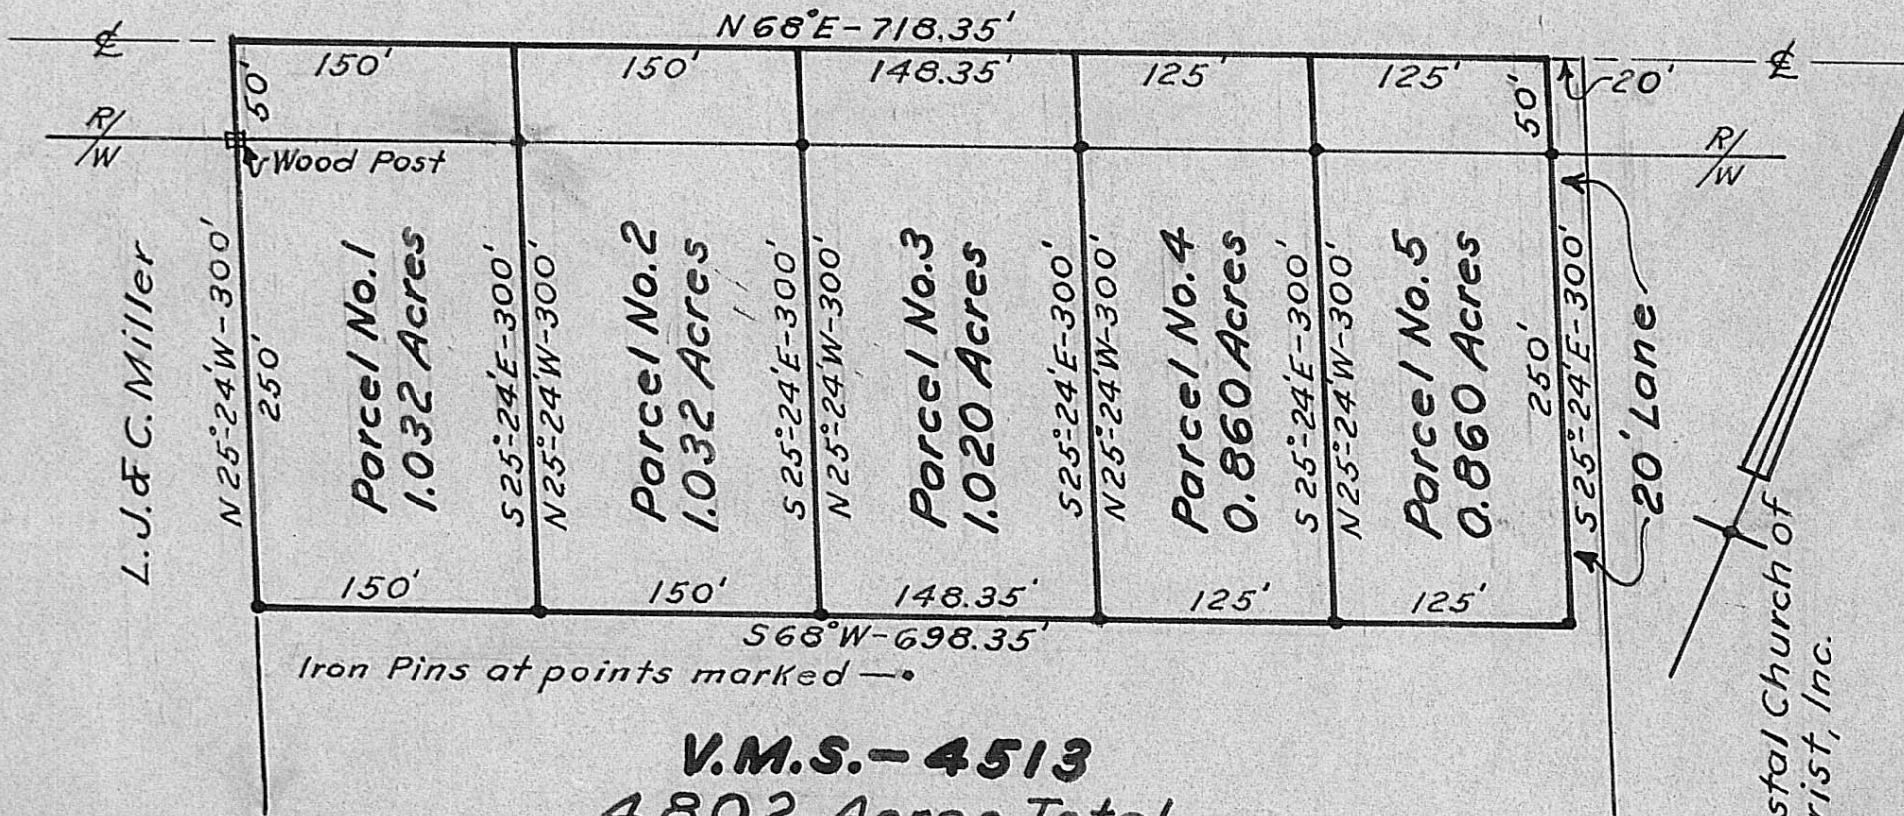

FEDERAL ROUTE 42

**V.M.S. - 4513**  
4.802 Acres Total

John Buehl et al  
Parcel No. 6 - not surveyed

**Survey and Division of 4.802 Acres  
of Land in Union Township,  
Madison County, Ohio, made for  
John Buehl - 1960**

Scale 1" = 100'

*Harold H. Kedahl*  
Registered Engineer No. 5851

Pentecostal Church of  
Christ, Inc.