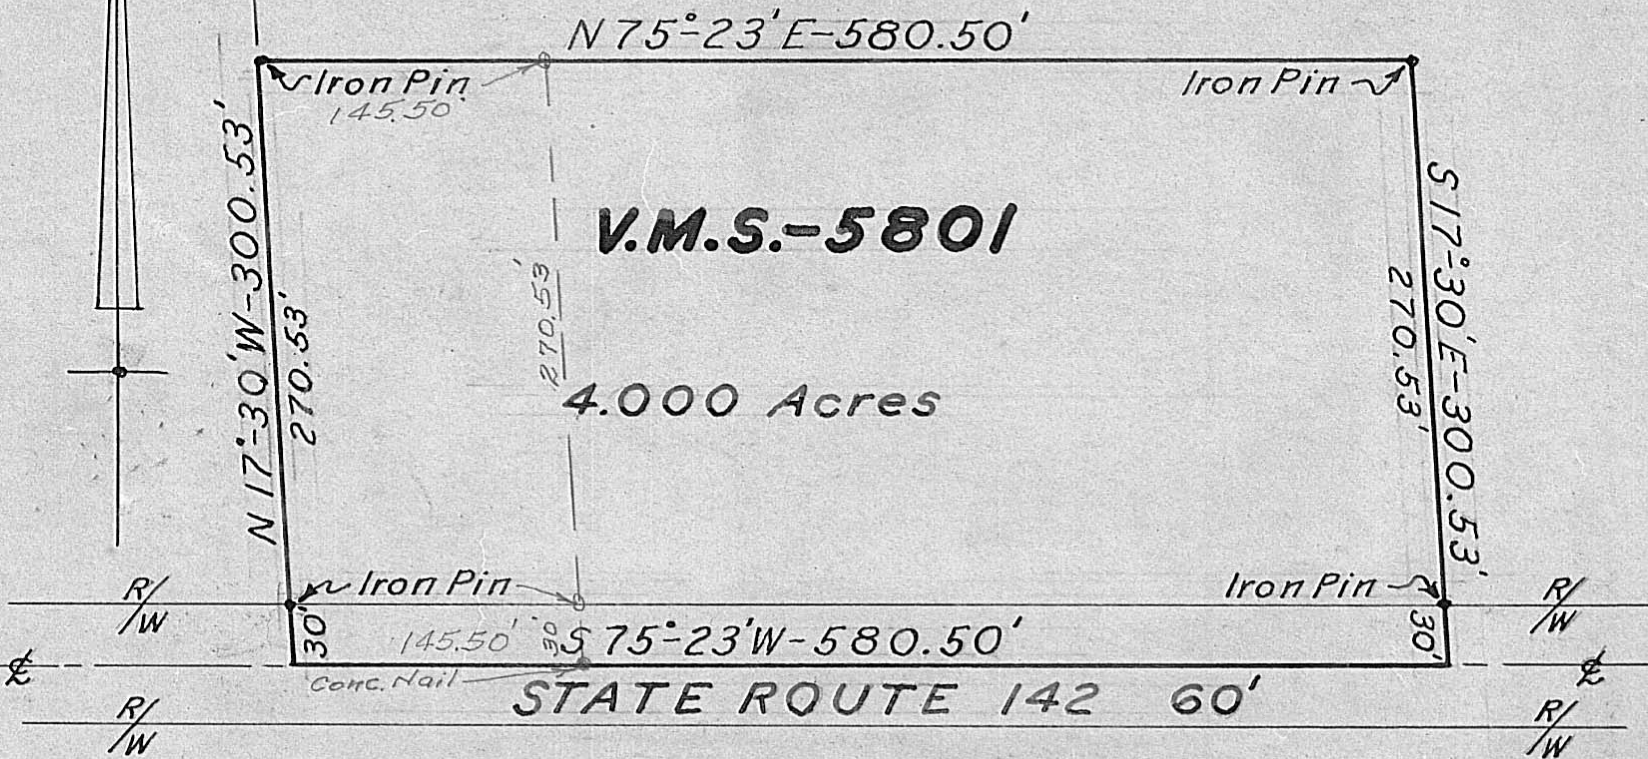

Charles R. Wheeler

**Parcel of land in Union Township,
Madison County, Ohio, surveyed
for Charles R. Wheeler-1961**

Scale 1" = 100'

Halvor K. Keddahl
Registered Engineer No. 5851

8B